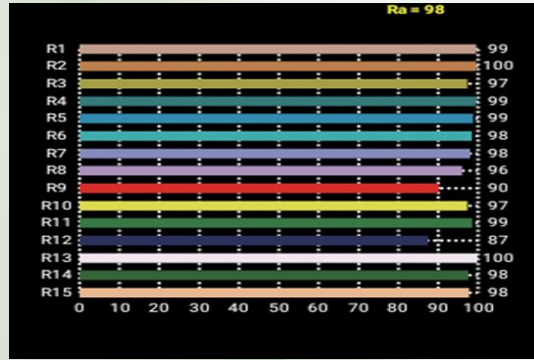

80W LED ZOOM PROFILE – 3200K