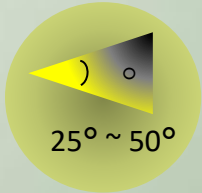

### Features

Lamp Source

CC Temp.

Beam Angle

DMX Channels

Power

Control

Power/DMX