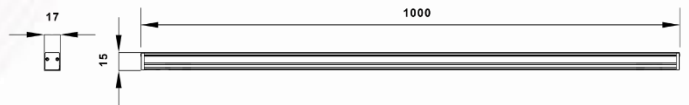

15W LED LINEAR PROFILE LIGHT

Technical Specifications:

Electrical & Power:

- Power Consumption : 15W
- Input Power : DC 24V

Optical Arrangement:

- Beam Angle : 120°

Lamp Source:

- LED Source : SMD Based
- Colour Temperature : 3000K
- CRI : > 80
- Lumens/W : > 110
- Net Luminous Flux : 975
- No of LED's : 120 per meter
- LED Hours Burning life : 50,000

Physical & Construction:

- Dimension : 1000 x 15 x 17mm
- Ingress Protection : IP66 Rated
- Body Housing : Aluminium Die Casted
- Body Colour : Black / Grey / Custom
- Mounting Type : Yoke mount
- Impact Resistance : IK07
- Cooling : Passive Cooling System

Dimensions:

Control & Others:

- Control Option : ON / OFF Option
- Operation Mode : Manual Mode
- Working Temperature : +55° ~ -30°
- SDCM : < 5
- Power Factor (Min) : 0.9
- Driver/power unit : External Power Supply

Features

15W Power Consumption

Simple On / Off control

SMD Based LEDs

Beam angle: 120°

Colour Temperature: 3000K

IP 66 Water & Dust Resistance