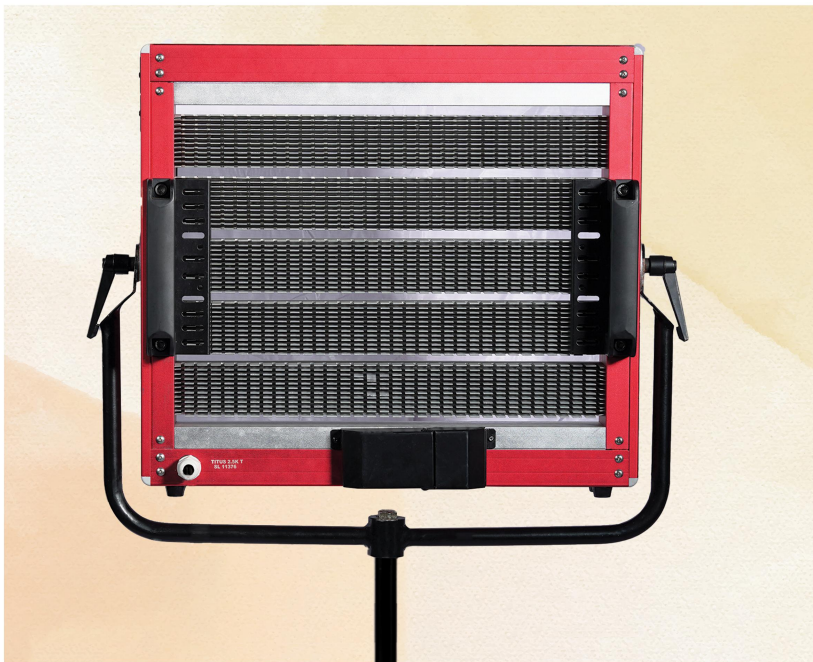

"LIGHTING THE PATH
TO ELEGANCE"

L E K S A
TITUS
L I G H T

Titus Series for 8K shooting with powerful light source to replace HMI series to LED with very high purity parameters and user flexibility. Titus is crucial for capturing pristine cinematic visuals in natural settings. These lights enable filmmakers to adapt the numerous outdoor conditions, control lighting direction, and achieve optimal clarity in ultra-high-definition footage.

www.leksalighting.com

TITUS SERIES

0-100%
Dimming

3200K/5600K

10°/25°/40°/
60°/90°/120°

IP65

Available models

TITUS
300W

TITUS
600W

TITUS
1000W

TITUS
1500W

Main Features

- Rigid Body for Worst Outdoor Environmental Condition
- Dimming via DMX 512 Control (Optional)
- Flicker Free Linear Dimming
- Noiseless Passive Cooling System
- No UV & Green Tone Free Light
- Shoot upto 80K FPS @ 2 Mtrs

Specifications:

Rated Input Voltage	AC 220-240V, 50/60Hz
System Wattage	300W (Other Models - 600W/1000W/1500W)
Beam Angle of Light	10°/25°/40°/ 60°/90°/120°
CCT Range	3200K/5600K
CRI	>98
TLCI	>99
R9	>95
LED Life	50000 Burning hours
LED Efficacy / Lumen	150 Lm/W, 45000 Lumen
Control	Manual (Knob & Key)
Key Setting	ON/OFF, Brightness from 0-100% adjustment
Product Size	480 x 620 x 100 mm
Product Weight	13 kgs
Lamp Body Color	Red
Housing/Body	Mild Steel & Extruded Aluminium
Protection Rating	IP65