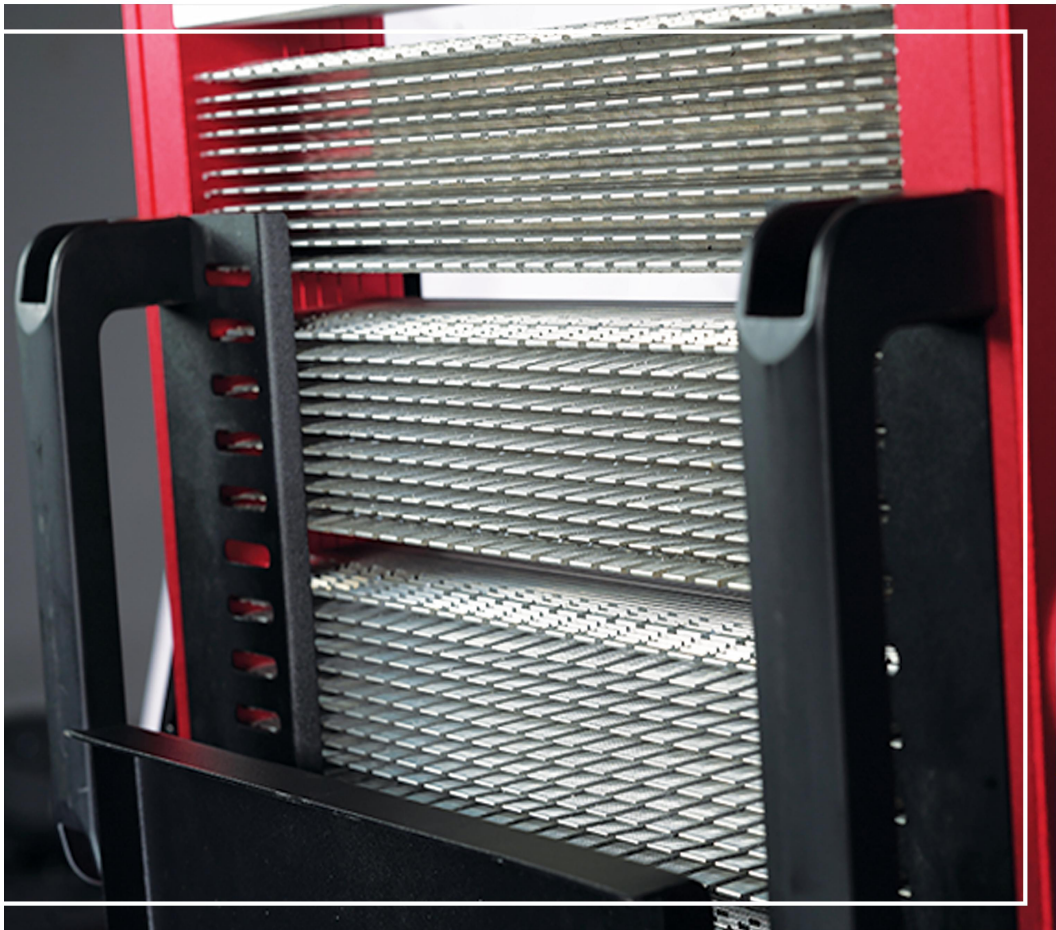

"LIGHTING THE PATH
TO ELEGANCE"

L E K S A
TITUS
L I G H T

Titus Series for 8K shooting with powerful light source to replace HMI series to LED with very high purity parameters and user flexibility. Titus is crucial for capturing pristine cinematic visuals in natural settings. These lights enable filmmakers to adapt the numerous outdoor conditions, control lighting direction, and achieve optimal clarity in ultra-high-definition footage.

www.leksalighting.com

TITUS SERIES

0-100%
Dimming

3200K/5600K

10°/25°/40°/
60°/90°/120°

IP65

Available models

TITUS
300W

TITUS
600W

TITUS
1000W

TITUS
1500W

Main Features

- Rigid Body for Worst Outdoor Environmental Condition
- Dimming via DMX 512 Control (Optional)
- Flicker Free Linear Dimming
- Noiseless Passive Cooling System
- No UV & Green Tone Free Light
- Shoot upto 80K FPS @ 2 Mtrs

Specifications:

Rated Input Voltage	AC 220-240V, 50/60Hz
System Wattage	300W (Other Models - 600W/1000W/1500W)
Beam Angle of Light	10°/25°/40°/ 60°/90°/120°
CCT Range	3200K/5600K
CRI	>98
TLCI	>99
R9	>95
LED Life	50000 Burning hours
LED Efficacy / Lumen	150 Lm/W, 45000 Lumen
Control	Manual (Knob & Key)
Key Setting	ON/OFF, Brightness from 0-100% adjustment
Product Size	480 x 620 x 100 mm
Product Weight	13 kgs
Lamp Body Color	Red
Housing/Body	Mild Steel & Extruded Aluminium
Protection Rating	IP65