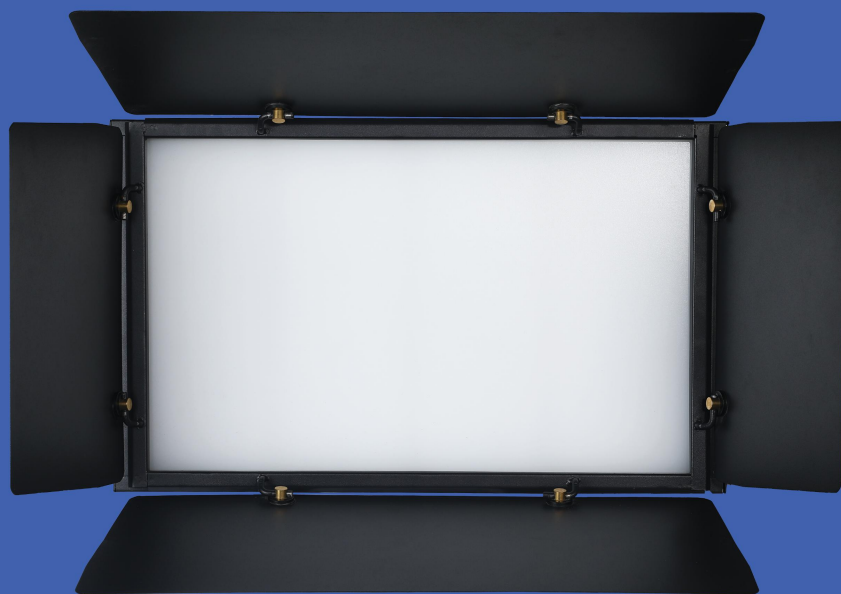

"LIGHTING THE WAY TO
A GLAMOROUS LIFESTYLE"

L E K S A

GLAMOUR PANEL

L I G H T

Leksa RGB Glamour panel, equipped with color corrected spectrum is a sophisticated lighting tool used in photography and videography. It utilizes Television Lighting Consistency Index to achieve precise color accuracy. This variable accessory softens and diffuses light to reduce the shadows and providing a flattering color-corrected illumination.

www.leksalighting.com

GLAMOUR PANEL

SERIES

0-100%
Dimming

RGB + 2800K - 10000K

110°

IP20

Available models

GLAMOUR PANEL
200W

GLAMOUR PANEL
300W

Main Features

- Power Loop In & Power Loop Out option available
- LCD Easy View Display
- Flicker Free Linear Dimming with CCT Tuning Options
- Seamless Colour mixing combinations with Red, Green & Blue
- Master Slave Mode for Easy Control of Multiple Lights
- Multiple Accessories Options - Barndoor, Softbox, Stand, C Clamp, Safety Bond

Specifications:

Rated Input Voltage	AC 220-240V, 50/60Hz
System Wattage	200W (Other Models - 300W)
Beam Angle of Light	110°
CCT Range	RGB + 2800K- 10000K
CRI	>97
TLCI	>96
R9	>94
LED Life	50000 Burning hours
LED Efficacy / Lumen	110 Lm/W, 22000 Lumen
Control	Manual (Knob & Key) & DMX 512
Knob/ Key Setting	Brightness from 0-100% adjustment, CCT Tuning, Color Mixing
Product Size	555 x 397 x 138 mm
Product Weight	12 kgs
Lamp Body Color	Black
Housing/Body	Mild Steel & Extruded Aluminium
Protection Rating	IP20