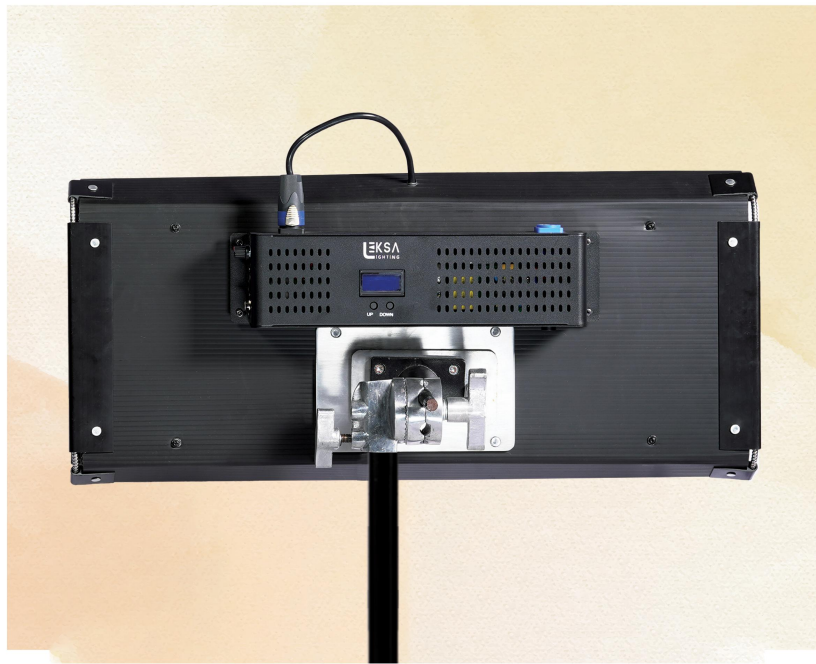

"LIGHTING EXCELLENCE  
FRAME BY FRAME"

L E K S A  
**ELITE**  
L I G H T

Elite Tunable Film Light is a cutting-edge lighting solution in the film industry. It offers cinematographers advanced control over color temperature and intensity, enabling precise adjustments to achieve desired moods and scenes. CCT tuning with softness makes this light special.

# ELITE SERIES

0-100%  
Dimming

3200K - 6000K

120°

IP20

## Main Features

- Smooth & Uniform Spread Soft Light
- Power Loop In & Power Loop Out option available
- LCD Easy View Display
- Flicker Free Linear Dimming with seamless CCT Tuning Options
- Master Slave Mode for Easy Control of Multiple Lights
- Multiple Accessories Options - Barndoor, Stand, C Clamp, Safety Bond

## Specifications:

|                      |  |
|----------------------|--|
| Rated Input Voltage  | AC 220-240V, 50/60Hz   |
| System Wattage       | 80W (Other Models - 160W/320W)   |
| Beam Angle of Light  | 120°   |
| CCT Range            | 3000K- 6000K   |
| CRI                  | >98  |
| TLCI                 | >99  |
| R9                   | >90  |
| LED Life             | 50000 Burning hours  |
| LED Efficacy / Lumen | 110 Lm/W, 8800 Lumen   |
| Control              | Manual & DMX 512   |
| Key Setting          | Brightness from 0-100% adjustment,<br>CCT adjustment from 3000K to 6000K |
| Product Size         | 710 x 260 x 65 mm  |
| Product Weight       | 2.5 kgs  |
| Lamp Body Color      | Black  |
| Housing/Body         | Mild Steel & Extruded Aluminium  |
| Protection Rating    | IP20   |