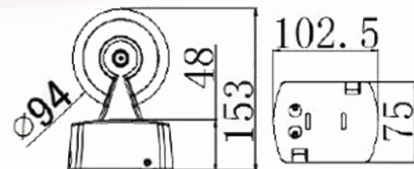

9W LED TRICK LIGHT

Technical Specifications:

Electrical & Power:

- Power Consumption : 9W
- Input Power : AC 110-240V

Optical Arrangement:

- Beam Angle : 360°
- Optional Beam Angle : 180°

Lamp Source:

- LED Source : SMD Based
- Colour Temperature : 3000K
- Net Luminous Flux : 990
- LED Hours Burning life : 50,000

Control & Others:

- Control Option : ON/OFF
- Operation Mode : Manual Mode
- Working Temperature : +55° ~ -30°

Physical & Construction:

- Dimension : 102.5 x 75x153mm
- Ingress Protection : IP66 Rated
- Body Housing : Aluminium Die Casted
- Body Colour : Ash / Black Powder Coated
- Mounting Type : Surface Mount
- Impact Resistance : IK05
- Cooling : Passive Cooling System

Dimensions:

Features

9 Power Consumption

Simple On / Off control

SMD Based LEDs

Beam angle: 360°

Colour Temperature: 3000K

IP 66 Water & Dust Resistance