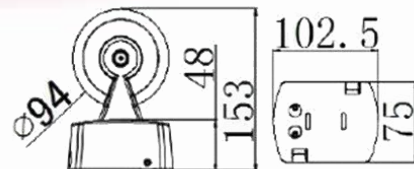

#### Optical Arrangement:

- Beam Angle : 360°
- Optional Beam Angle : 180°

#### Physical & Construction:

- Dimension : 102.5 x 75x153mm
- Ingress Protection : IP66 Rated
- Body Housing : Aluminium Die Casted
- Body Colour : Ash / Black Powder Coated
- Mounting Type : Surface Mount
- Impact Resistance : IK05
- Cooling : Passive Cooling System

#### Dimensions: