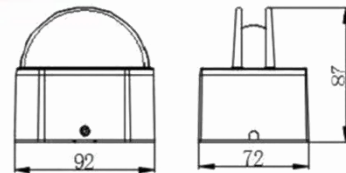

7W LED TRICK LIGHT

Technical Specifications:

Electrical & Power:

- Power Consumption : 7W
- Input Power : AC 110-240V

Optical Arrangement:

- Beam Angle : 180°
- Optional Beam Angle : 360°

Lamp Source:

- LED Source : SMD Based
- Colour Temperature : 3000K
- Net Luminous Flux : 770
- LED Hours Burning life : 50,000

Control & Others:

- Control Option : ON/OFF
- Operation Mode : Manual Mode
- Working Temperature : +55° ~ -30°

Physical & Construction:

- Dimension : 92 x 72 x 87mm
- Ingress Protection : IP66 Rated
- Body Housing : Aluminium Die Casted
- Body Colour : Ash / Black Powder Coated
- Mounting Type : Surface Mount
- Impact Resistance : IK05
- Cooling : Passive Cooling System

Dimensions:

Features

7W Power Consumption

Simple On / Off control

SMD Based LEDs

Beam angle: 180°

Colour Temperature: 3000K

IP 66 Water & Dust Resistance