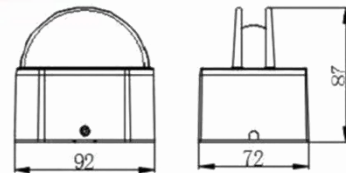

5W LED TRICK LIGHT

Technical Specifications:

Electrical & Power:

- Power Consumption : 5W
- Input Power : AC 110-240V

Optical Arrangement:

- Beam Angle : 180°
- Optional Beam Angle : 360°

Lamp Source:

- LED Source : SMD Based
- Colour Temperature : 3000K
- Net Luminous Flux : 550
- LED Hours Burning life : 50,000

Control & Others:

- Control Option : ON/OFF
- Operation Mode : Manual Mode
- Working Temperature : +55° ~ -30°

Physical & Construction:

- Dimension : 92 x 72 x 87mm
- Ingress Protection : IP66 Rated
- Body Housing : Aluminium Die Casted
- Body Colour : Ash / Black Powder Coated
- Mounting Type : Surface Mount
- Impact Resistance : IK05
- Cooling : Passive Cooling System

Dimensions:

Features

5W Power Consumption

Simple On / Off control

SMD Based LEDs

Beam angle: 180°

Colour Temperature: 3000K

IP 66 Water & Dust Resistance