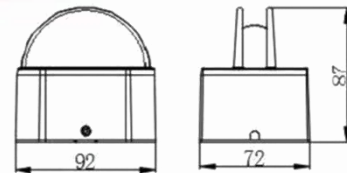

Dimensions: