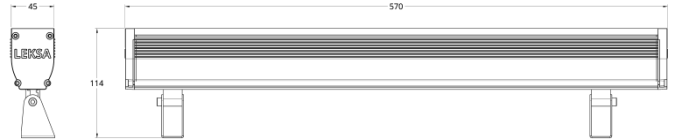

### **FIXTURE DETAILS:**

Type of Fixture	:	LED Single Color Linear Wash Light
Lamp Source	:	Light Emitting Diode (LED)
Power Consumptions	:	Linear Wash Single Color 1Foot -20W Linear Wash Single Color 2Feet -40W Linear Wash Single Color 3Feet -60W Linear Wash Single Color 4Feet -80W Linear Wash Single Color 1Meter -24W Linear Wash Single Color 1Meter -36W Linear Wash Single Color 1Meter -72W
Power Chord	:	Molded 2 Pin
Dimensions	:	

**LED Single Color Linear Wash Light:**

**1 Feet Linear Wash Light**  
300 x 45 x 114 mm

**2 Feet Linear Wash Light**  
570 x 45 x 114 mm

**3 Feet Linear Wash Light**  
840 x 45 x 114 mm

**4 Feet Linear Wash Light**  
1110 x 45 x 114 mm