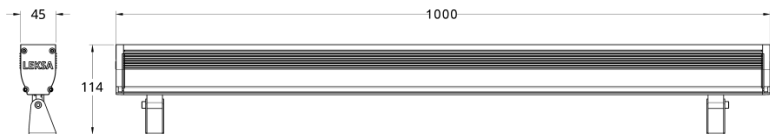

### **FIXTURE DETAILS:**

Type of Fixture	:	LED Single Color Linear Wash Light
Lamp Source	:	Light Emitting Diode (LED)
Power Consumptions	:	Linear Wash Single Color 1Foot -20W Linear Wash Single Color 2Feet -40W Linear Wash Single Color 3Feet -60W Linear Wash Single Color 4Feet -80W Linear Wash Single Color 1Meter -24W Linear Wash Single Color 1Meter -36W Linear Wash Single Color 1Meter -72W
Power Chord	:	Molded 2 Pin
Dimensions	:	

**LED Single Color Linear Wash Light:**

**1 Feet Linear Wash Light**  
300 x 45 x 114 mm

**2 Feet Linear Wash Light**  
570 x 45 x 114 mm

**3 Feet Linear Wash Light**  
840 x 45 x 114 mm

**4 Feet Linear Wash Light**  
1110 x 45 x 114 mm

**1 Feet Linear Wash Light**  
1000 x 45 x 114 mm

**Fixing Arrangements:**

**Note:**

- Do NOT open the fixture for any kind of repair. There are parts which can be operated by authorized personnel's only.