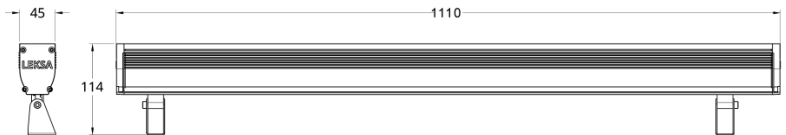

### **FIXTURE DETAILS:**

Type of Fixture	:	LED Single Color Linear Wash Light
Lamp Source	:	Light Emitting Diode (LED)
Power Consumptions	:	Linear Wash Single Color 1Foot -20W Linear Wash Single Color 2Feet -40W Linear Wash Single Color 3Feet -60W Linear Wash Single Color 4Feet -80W Linear Wash Single Color 1Meter -24W Linear Wash Single Color 1Meter -36W Linear Wash Single Color 1Meter -72W
Power Chord	:	Molded 2 Pin
Dimensions	:	

**LED Single Color Linear Wash Light:**

**1 Feet Linear Wash Light**  
300 x 45 x 114 mm

**2 Feet Linear Wash Light**  
570 x 45 x 114 mm

**3 Feet Linear Wash Light**  
840 x 45 x 114 mm

**4 Feet Linear Wash Light**  
1110 x 45 x 114 mm

**1 Feet Linear Wash Light**  
1000 x 45 x 114 mm

**Fixing Arrangements:**

**Note:**

- Do NOT open the fixture for any kind of repair. There are parts which can be operated by authorized personnel's only.