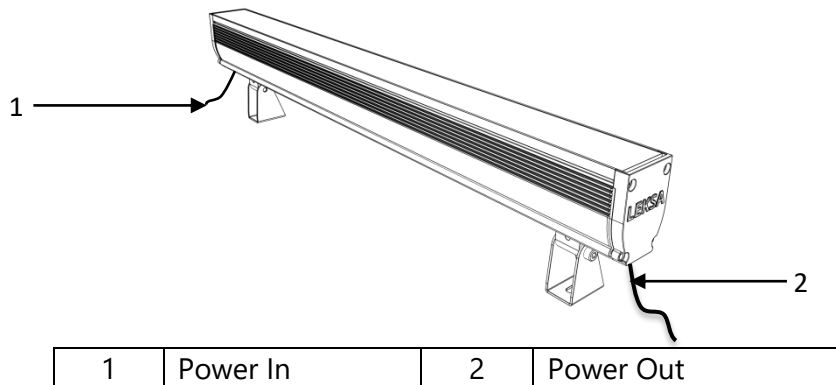

FIXTURE OVERVIEW:

Power Input
2 Pin Male Socket

Power Output
2 Pin Female Socket