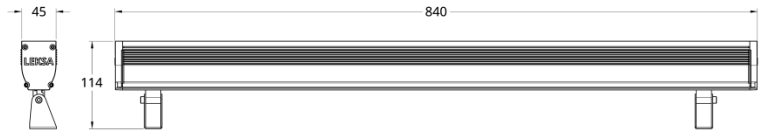

### **FIXTURE DETAILS:**

Type of Fixture	:	LED Single Color Linear Wash Light
Lamp Source	:	Light Emitting Diode (LED)
Power Consumptions	:	Linear Wash Single Color 1Foot -20W Linear Wash Single Color 2Feet -40W Linear Wash Single Color 3Feet -60W Linear Wash Single Color 4Feet -80W Linear Wash Single Color 1Meter -24W Linear Wash Single Color 1Meter -36W Linear Wash Single Color 1Meter -72W
Power Chord	:	Molded 2 Pin
Dimensions	:	

**LED Single Color Linear Wash Light:**

**1 Feet Linear Wash Light**  
300 x 45 x 114 mm

**2 Feet Linear Wash Light**  
570 x 45 x 114 mm

**3 Feet Linear Wash Light**  
840 x 45 x 114 mm

**4 Feet Linear Wash Light**  
1110 x 45 x 114 mm