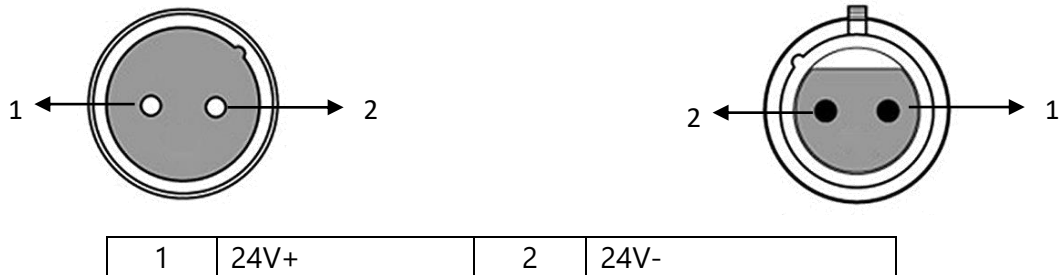

## Instructions:

This Product is IP65 rated. For proper operation, follow the **Installation guidelines described in this manual. Only qualified and** certified personnel should perform the installation and only the original rigging parts (brackets, holders, clamps, safety cables) included with this fixture should be used for installation. Any modifications will void the original manufactures warranty and increase the risk of damage and/or personal injury.

## **FIXTURE OVERVIEW:**

Power Input  
2 Pin Male Socket

Power Output  
2 Pin Female Socket