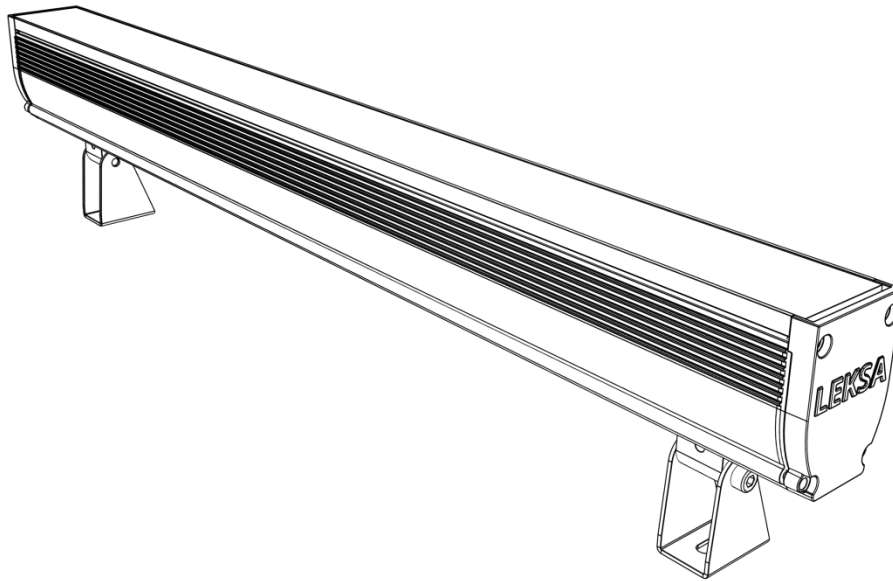

## **USER GUIDE FOR SINGLE COLOR LINEAR WASH LIGHT**

### **Applicable Models:**

- LINEAR WASH SINGLE COLOR 20W – 1FEET
- LINEAR WASH SINGLE COLOR 40W – 2FEET
- LINEAR WASH SINGLE COLOR 60W – 3FEET
- LINEAR WASH SINGLE COLOR 80W – 4FEET
- LINEAR WASH SINGLE COLOR 24W – 1METER
- LINEAR WASH SINGLE COLOR 36W – 1METER
- LINEAR WASH SINGLE COLOR 72W – 1METER