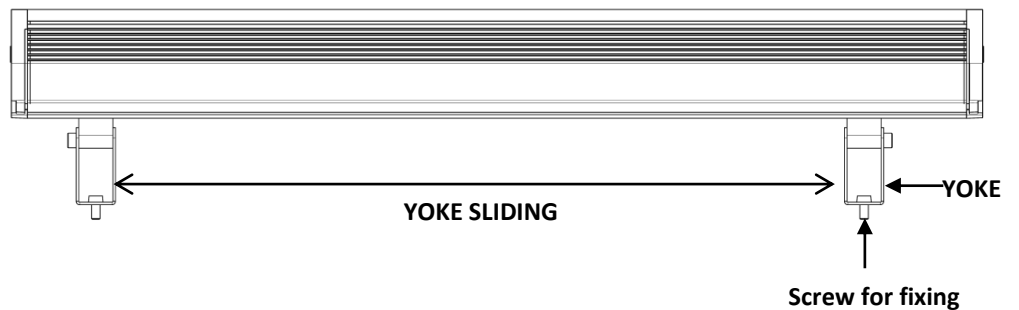

Fixing Arrangements: