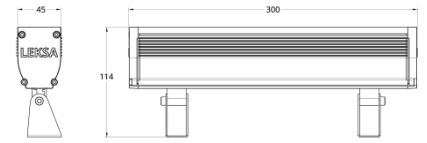

LED Single Color Linear Wash Light:

1 Feet Linear Wash Light
300 x 45 x 114 mm