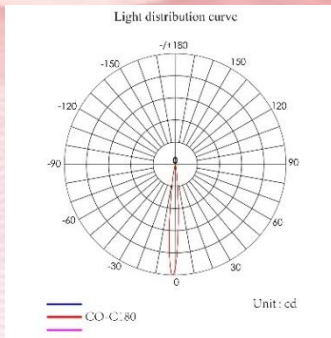

Optical Arrangement:

- Beam Angle : 25°
- Optional Beam Angle : 15° , 45°
- Field Angle : 32°

Lamp Source:

- LED Source : SMD Based
- Colour Temperature : RGBW
- CRI : > 80
- Lumens/W : > 55
- Net Luminous Flux : 9900
- SDCM : < 3
- LED Hours Burning life : 50,000

Dimensions:

Features

180W Power Consumption

DMX control

SMD Based LEDs

Test Certificates

Beam angle: 25°

Color Temperature: RGBW

Ingress Protection: IP 66

Impact Protection: IK 08

Photometric Data

Light Distribution chart

Chromaticity Report

| Distance IN MTRS | Beam Width | | Lux(Center) |
|---------------------|------------|---------|-------------|
| | W(MTRS) | H(MTRS) | |
| 1 | 0.4433 | 1 | 28945 |
| 2 | 0.8867 | 2 | 7236.37 |
| 3 | 1.3301 | 3 | 3217 |
| 4 | 1.7735 | 4 | 1810 |
| 5 | 2.2169 | 5 | 1159 |
| 6 | 2.6603 | 6 | 805 |
| 7 | 3.1037 | 7 | 592 |
| 8 | 3.5471 | 8 | 454 |
| 9 | 3.9905 | 9 | 359 |
| 10 | 4.4338 | 10 | 291 |