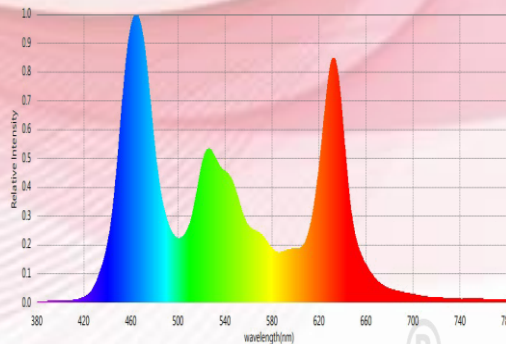

Optical Arrangement:

- Beam Angle : 25°
- Optional Beam Angle : 15° , 45°
- Field Angle : 32°

Lamp Source:

- LED Source : SMD Based
- Colour Temperature : RGBW
- CRI : > 80
- Lumens/W : > 55
- Net Luminous Flux : 9900
- SDCM : < 3
- LED Hours Burning life : 50,000

Dimensions:

Features

180W Power Consumption

DMX control

SMD Based LEDs

Test Certificates

Beam angle: 25°

Color Temperature: RGBW

Ingress Protection: IP 66

Impact Protection: IK 08

Photometric Data

Light Distribution chart

Chromaticity Report

| Distance IN MTRS | Beam Width | | Lux(Center) |
|---------------------|------------|---------|-------------|
| | W(MTRS) | H(MTRS) | |
| 1 | 0.4433 | 1 | 28945 |
| 2 | 0.8867 | 2 | 7236.37 |
| 3 | 1.3301 | 3 | 3217 |
| 4 | 1.7735 | 4 | 1810 |
| 5 | 2.2169 | 5 | 1159 |
| 6 | 2.6603 | 6 | 805 |
| 7 | 3.1037 | 7 | 592 |
| 8 | 3.5471 | 8 | 454 |
| 9 | 3.9905 | 9 | 359 |
| 10 | 4.4338 | 10 | 291 |