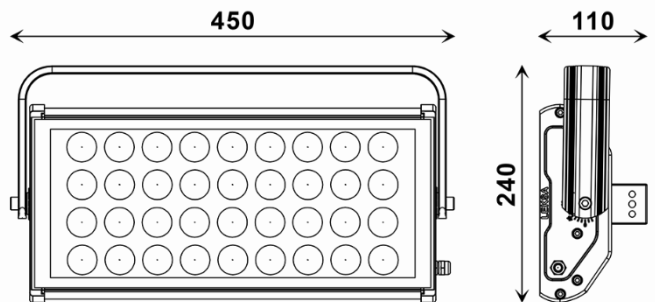

Optical Arrangement:

- Beam Angle : 25°
- Optional Beam Angle : 15° , 45°
- Field Angle : 32°

Lamp Source:

- LED Source : SMD Based
- Colour Temperature : RGBW
- CRI : > 80
- Lumens/W : > 55
- Net Luminous Flux : 9900
- SDCM : < 3
- LED Hours Burning life : 50,000

Control & Others:

- Control Option : DmX512/Auto
- DmX Channels : 4 CH

Physical & Construction:

- Dimension : 420 x230x335mm
- Ingress Protection : IP66 Rated
- Body Housing : Aluminium Die Casted
- Body Colour : Black / Grey
- Mounting Type : Yoke Mount
- Impact Resistance : IK08
- Connector : M/F Cable Mount
- Working Temperature : +55° ~ -30°

Dimensions:

Features

180W Power Consumption

DMX control

SMD Based LEDs

Test Certificates

Beam angle: 25°

Color Temperature: RGBW