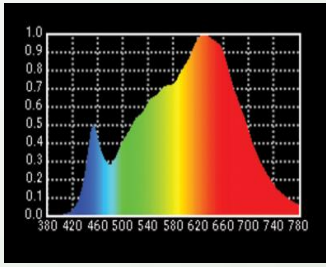

200W LED PROFILE SPOT LIGHT – 3200K / 5600K

3200K