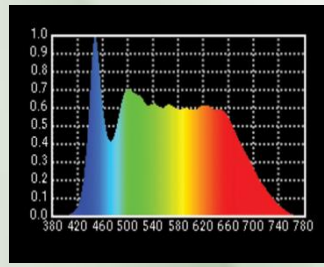

Product Model No. : LK PRO 214 T/D
Product Description : LED Profile Spot 200W - 14°

200W LED PROFILE SPOT

High Quality Superior Output Long through professional ellipsoidal 200W LED Profile Spot light 14° beam angle with sharp edge high quality optical lens system suitable for special illumination effects for Auditorium stages, TV production Studios Event Stages and multipurpose venues.

- LED COB Based Source 3200K
- Colour Rendering Index 95+
- Tel. Lighting Consistency Index 95+
- R9 Value 90+
- 50,000 Burning Hours

Physical & Construction:

- Dimension 300 x 700 x 310mm
- Weight 6 Kgs/ 13.2 lbs
- DmX 5 Pin In and Out
- Power Loop In and Out
- Ingress Protection IP20
- Plastic Moulded Body
- Manually adjustable yoke Mount
- Black/White Powder coated finish
- LCD Easy View Display

Gobo

Gobo Holder

Stage Effect Illumination

200W LED PROFILE SPOT LIGHT – 3200K / 5600K

3200K

5600K

Features

Lamp Source

CC Temp.

Beam Angle

DMX Channels

Power

Control

Power/DMX

CRI Value

Photometry Readings