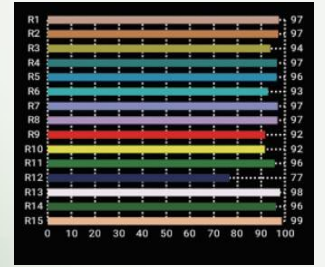

200W LED PROFILE SPOT LIGHT – 3200K / 5600K

5600K