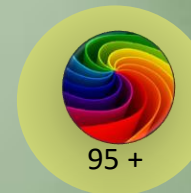

- LED COB Based Source 3200K
- Colour Rendering Index 95+
- Tel. Lighting Consistency Index 95+
- R9 Value 90+
- 50,000 Burning Hours

Physical & Construction:

- Dimension 300 x 700 x 310mm
- Weight 6 Kgs/ 13.2 lbs
- DmX 5 Pin In and Out
- Power Loop In and Out
- Ingress Protection IP20
- Plastic Moulded Body
- Manually adjustable yoke Mount
- Black/White Powder coated finish
- LCD Easy View Display

Gobo

Gobo Holder

Stage Effect Illumination

200W LED PROFILE SPOT LIGHT – 3200K / 5600K

3200K

5600K

Features

Lamp Source

CC Temp.

Beam Angle

DMX Channels

Power

Control

Power/DMX

CRI Value

Photometry Readings

200W LED PROFILE LIGHT		1 FC = 10.8 Lux Output in Lux				
Distance in Mtrs	3M	6M	8M	10M	12M	
Intensity in Lux 3200K (T)	30018	7505	4222	2703	1878	
Intensity in Lux 5600K (D)	32419	8105	4560	2919	2028	