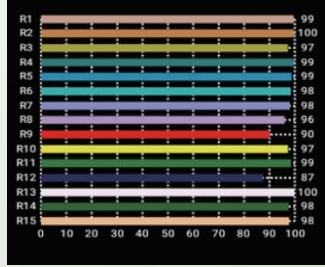

- LED COB Based Source 3200K
- Colour Rendering Index 95+
- Tel. Lighting Consistency Index 95+
- R9 Value 90+
- 50,000 Burning Hours

Physical & Construction:

- Dimension 300 x 700 x 310mm
- Weight 6 Kgs/ 13.2 lbs
- DmX 5 Pin In and Out
- Power Loop In and Out
- Ingress Protection IP20
- Plastic Moulded Body
- Manually adjustable yoke Mount
- Black/White Powder coated finish
- LCD Easy View Display

Control:

- DmX 512 Through 5 Pin XLR
- 1/3 Channel DmX Control
- DMX/RDM/Auto Run/Master Slave & Manual
- 0% to 100% Dimming
- Manual focus with 4 beam shaping cutters

Others:

- Working Temperature +40° ~ -30°
- Strobe option adjustable 1 ~ 25 times/Sec
- 4 Kinds of Dimming Curves

Gobo

Gobo Holder

Stage Effect Illumination

200W LED PROFILE SPOT LIGHT – 3200K / 5600K

3200K

5600K

Features

Lamp Source

CC Temp.

Beam Angle

DMX Channels

Power

Control

Power/DMX

CRI Value

Photometry Readings