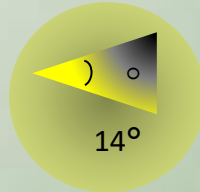

Product Model No. : LK PRO 214 T/D
Product Description : LED Profile Spot 200W - 14°

200W LED PROFILE SPOT

High Quality Superior Output Long through professional ellipsoidal 200W LED Profile Spot light 14° beam angle with sharp edge high quality optical lens system suitable for special illumination effects for Auditorium stages, TV production Studios Event Stages and multipurpose venues.

- LED COB Based Source 3200K
- Colour Rendering Index 95+
- Tel. Lighting Consistency Index 95+
- R9 Value 90+
- 50,000 Burning Hours

Physical & Construction:

- Dimension 300 x 700 x 310mm
- Weight 6 Kgs/ 13.2 lbs
- DmX 5 Pin In and Out
- Power Loop In and Out
- Ingress Protection IP20
- Plastic Moulded Body
- Manually adjustable yoke Mount
- Black/White Powder coated finish
- LCD Easy View Display

Gobo

Gobo Holder

Stage Effect Illumination

200W LED PROFILE SPOT LIGHT – 3200K / 5600K

3200K

5600K

Features

Lamp Source

CC Temp.

Beam Angle

DMX Channels

Power

Control

Power/DMX

CRI Value

Photometry Readings