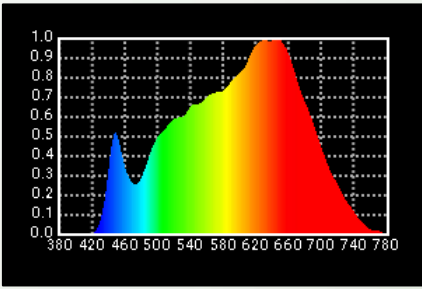

- Beam Angle 60° Asymmetric Output

Lamp Source:

- LED Lumi Emitters
- RGB+WW 48 Pcs
- Colour Rendering Index 90+
- Tel. Lighting Consistency Index 90+
- R9 Value 90+
- 50,000 Hours Burning life

Physical & Construction:

Stage Effect Illumination

LED WASH LIGHT - CYCLORAMA

Features

Lamp Source

CC Temp.

Beam Angle

DMX Channels

Power

Control

Power / DMX

CRI Value

Photometry Readings

Distance in Mtrs	1 FC = 10.8 Lux Output in Lux				
	1M	2M	3M	4M	5M
Intensity - Red	227	162	80	20	10
Intensity - Green	432	320	147	27	18
Intensity - Blue	76	58	29	10	4
Intensity - White	573	416	193	36	24
Intensity - RGBW	1272	914	419	75	52