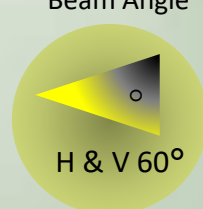

- Beam Angle 60° Asymmetric Output

Lamp Source:

- LED Lumi Emitters
- RGB+WW 48 Pcs
- Colour Rendering Index 90+
- Tel. Lighting Consistency Index 90+
- R9 Value 90+
- 50,000 Hours Burning life

Physical & Construction:

Stage Effect Illumination

LED WASH LIGHT - CYCLORAMA

Features

Lamp Source

CC Temp.

Beam Angle

DMX Channels

Power

Control

Power / DMX

CRI Value

Photometry Readings

Distance in Mtrs	1 FC = 10.8 Lux Output in Lux				
	1M	2M	3M	4M	5M
Intensity - Red	227	162	80	20	10
Intensity - Green	432	320	147	27	18
Intensity - Blue	76	58	29	10	4
Intensity - White	573	416	193	36	24
Intensity - RGBW	1272	914	419	75	52