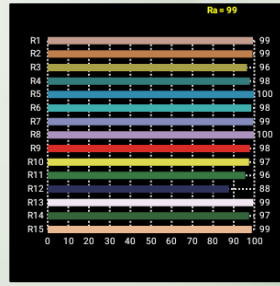

- Beam Angle 60° Asymmetric Output

Lamp Source:

- LED Lumi Emitters
- RGB+WW 48 Pcs
- Colour Rendering Index 90+
- Tel. Lighting Consistency Index 90+
- R9 Value 90+
- 50,000 Hours Burning life

Physical & Construction:

Control:

- DmX 512 Through 5 Pin XLR
- 14 Channel DmX Control
- Manual Mode Operation
- Sound Active Mode Control
- Master Slave Mode

Others:

- Working Temperature +45° ~ -30°
- Unlimited Colour Mixing Options

Stage Effect Illumination

LED WASH LIGHT - CYCLORAMA

Features

Lamp Source

CC Temp.

Beam Angle

DMX Channels

Power

Control

Power / DMX

CRI Value

Photometry Readings

Distance in Mtrs	1 FC = 10.8 Lux Output in Lux				
	1M	2M	3M	4M	5M
Intensity - Red	227	162	80	20	10
Intensity - Green	432	320	147	27	18
Intensity - Blue	76	58	29	10	4
Intensity - White	573	416	193	36	24
Intensity - RGBW	1272	914	419	75	52