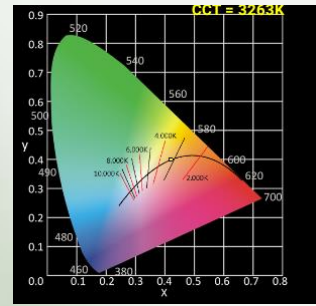

LED WASH LIGHT - CYCLORAMA