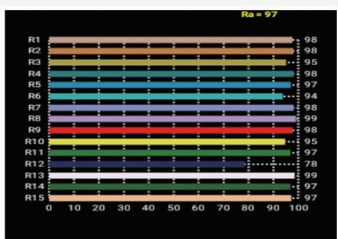

Lamp Source:

- LED SMD Lamp Source
- CCT 3200K/5600K 96 X 0.75 Surface Mounted LED's
- Colour Rendering Index 95+
- Tel. Lighting Consistency Index 95+
- 50,000 Hours Burning life

Physical & Construction:

Tv Studio Lighting

60W LED SOFT PANEL – 3200K / 5600K

3200K

5600K

Features

Lamp Source

CC Temp.

Beam Angle

DMX Channels

Consumption

Control

Power / DMX

CRI Value

Photometry Readings

Available Models:

- LK P60S T (Tungsten)
- LK P60S D (Daylight)