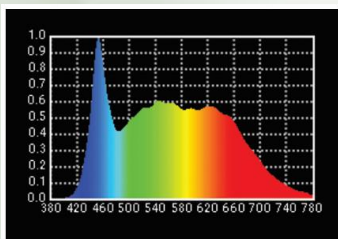

60W LED SOFT PANEL – 3200K / 5600K

5600K

Features

Lamp Source

CC Temp.

Beam Angle

DMX Channels

Consumption

Control

Power / DMX

CRI Value

Photometry Readings

Available Models:

- LK P60S T (Tungsten)
- LK P60S D (Daylight)

Fixture Images