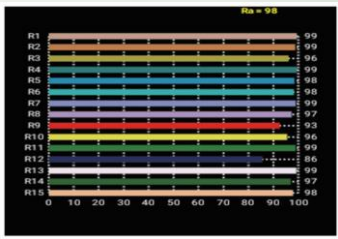

60W LED SOFT PANEL – 3200K / 5600K

3200K

Features

Lamp Source

CC Temp.

Beam Angle

DMX Channels

Consumption

Control

Power / DMX

CRI Value

Photometry Readings

Available Models:

- LK P60S T (Tungsten)
- LK P60S D (Daylight)

Fixture Images