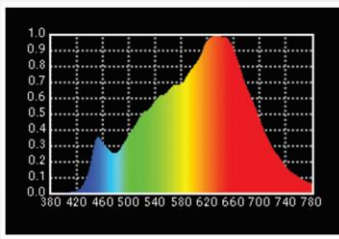

60W LED SOFT PANEL – 3200K / 5600K

3200K