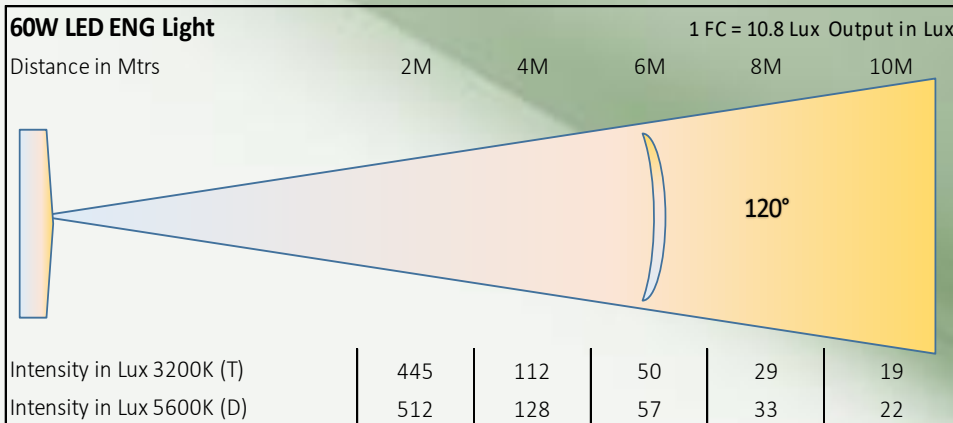

Photometry Readings