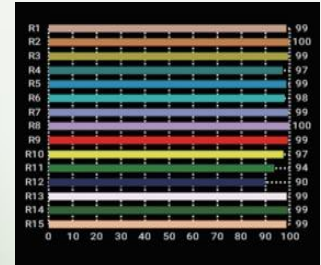

Product Model No. : LK Maxi 60CT
Product Description : 60W LED Maxi Light

60W LED MAXI LIGHT

High Quality Pure CCT Tuneable light source having CRI, TLCI values above 98 ideal for Shooting application to create realistic effects and real picture capturing. Dimmable light delivers seamless CCT Variation from 2700K ~ 5700K. Light weight Maxi Light is an ideal choice for DOP's for any small event shoots, ENG Gathering, Low height studios, fiction shoots and multipurpose requirements.

Lamp Source:

- LED SMD Based Lamp Source
- 2700K ~ 5700K SMD LED's
- Colour Rendering Index 98+
- Tel. Lighting Consistency Index 99+
- R9 Value 95+
- 50,000 Hours Burning life

Physical & Construction:

- Dimension 280x170x170mm
- Weight 2.1 Kgs/ 4.62 lbs
- DmX 5 Pin In and Out
- Ingress Protection IP20 Rated
- Aluminium Body
- Single Yoke Mount
- Black Powder coated finish
- In built Barndoor arrangement
- 7 segment Easy View Display

Light Effect

60W LED MAXI LIGHT

3200K

5600K

Features

Lamp Source

CC Temp.

Beam Angle