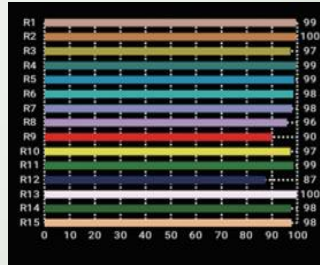

Product Model No. : LK Maxi 60CT
Product Description : 60W LED Maxi Light

60W LED MAXI LIGHT

High Quality Pure CCT Tuneable light source having CRI, TLCI values above 98 ideal for Shooting application to create realistic effects and real picture capturing. Dimmable light delivers seamless CCT Variation from 2700K ~ 5700K. Light weight Maxi Light is an ideal choice for DOP's for any small event shoots, ENG Gathering, Low height studios, fiction shoots and multipurpose requirements.

Lamp Source:

- LED SMD Based Lamp Source
- 2700K ~ 5700K SMD LED's
- Colour Rendering Index 98+
- Tel. Lighting Consistency Index 99+
- R9 Value 95+
- 50,000 Hours Burning life

Physical & Construction:

- Dimension 280x170x170mm
- Weight 2.1 Kgs/ 4.62 lbs
- DmX 5 Pin In and Out
- Ingress Protection IP20 Rated
- Aluminium Body
- Single Yoke Mount
- Black Powder coated finish
- In built Barndoor arrangement
- 7 segment Easy View Display

Light Effect

60W LED MAXI LIGHT

3200K

5600K

Features

Lamp Source

CC Temp.

Beam Angle