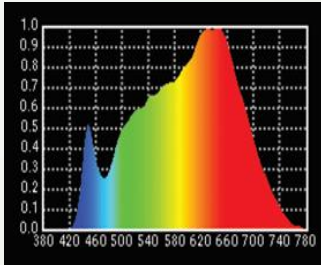

Product Model No. : LK Maxi 60CT
Product Description : 60W LED Maxi Light

60W LED MAXI LIGHT

High Quality Pure CCT Tuneable light source having CRI, TLCI values above 98 ideal for Shooting application to create realistic effects and real picture capturing. Dimmable light delivers seamless CCT Variation from 2700K ~ 5700K. Light weight Maxi Light is an ideal choice for DOP's for any small event shoots, ENG Gathering, Low height studios, fiction shoots and multipurpose requirements.

Lamp Source:

- LED SMD Based Lamp Source
- 2700K ~ 5700K SMD LED's
- Colour Rendering Index 98+
- Tel. Lighting Consistency Index 99+
- R9 Value 95+
- 50,000 Hours Burning life

Physical & Construction:

- Dimension 280x170x170mm
- Weight 2.1 Kgs/ 4.62 lbs
- DmX 5 Pin In and Out
- Ingress Protection IP20 Rated
- Aluminium Body
- Single Yoke Mount
- Black Powder coated finish
- In built Barndoor arrangement
- 7 segment Easy View Display

Light Effect

60W LED MAXI LIGHT

3200K

5600K

Features

Lamp Source

CC Temp.

Beam Angle