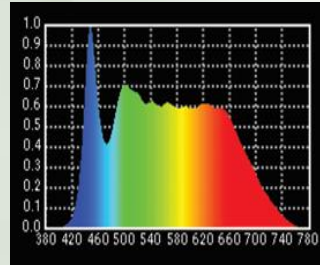

Product Model No. : LK Maxi 60CT
Product Description : 60W LED Maxi Light

60W LED MAXI LIGHT

High Quality Pure CCT Tuneable light source having CRI, TLCI values above 98 ideal for Shooting application to create realistic effects and real picture capturing. Dimmable light delivers seamless CCT Variation from 2700K ~ 5700K. Light weight Maxi Light is an ideal choice for DOP's for any small event shoots, ENG Gathering, Low height studios, fiction shoots and multipurpose requirements.

Lamp Source:

- LED SMD Based Lamp Source
- 2700K ~ 5700K SMD LED's
- Colour Rendering Index 98+
- Tel. Lighting Consistency Index 99+
- R9 Value 95+
- 50,000 Hours Burning life

Physical & Construction:

- Dimension 280x170x170mm
- Weight 2.1 Kgs/ 4.62 lbs
- DmX 5 Pin In and Out
- Ingress Protection IP20 Rated
- Aluminium Body
- Single Yoke Mount
- Black Powder coated finish
- In built Barndoor arrangement
- 7 segment Easy View Display

Light Effect

60W LED MAXI LIGHT

3200K

5600K

Features

Lamp Source

CC Temp.

Beam Angle