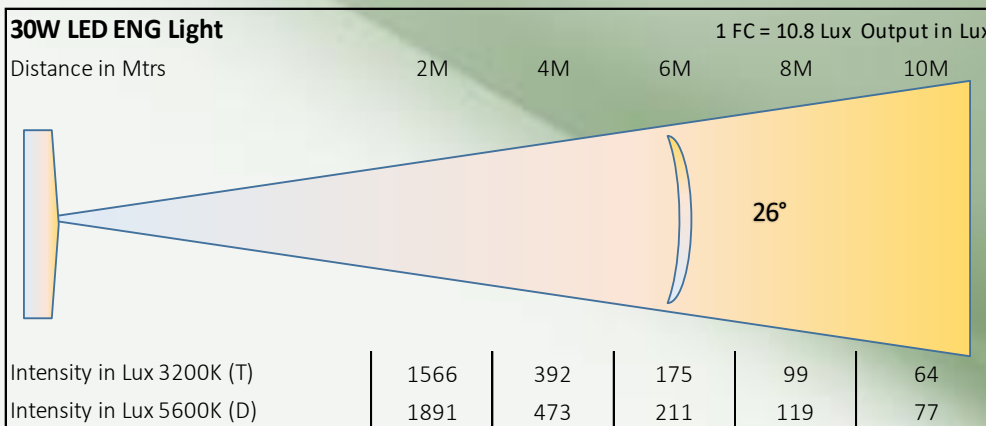

Photometry Readings