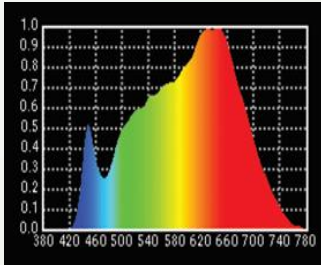

Product Model No. : LK Mini 30CT
Product Description : 30W LED Mini Light

30W LED MINI LIGHT

High Quality Pure CCT Tunable light source having CRI, TLCI values above 98 ideal for Shooting application to create realistic effects and real picture capturing. Dimmable light delivers seamless CCT Variation from 2700K ~ 5700K. Light weight Maxi Light is an ideal choice for DOP's for any small event shoots, ENG Gathering, Low height studios, fiction shoots and multipurpose requirements.

Lamp Source:

- LED COB Based Source
- 2700K ~ 5700K Chip on Board
- Colour Rendering Index 98+
- Tel. Lighting Consistency Index 99+
- R9 Value 95+
- 50,000 Hours Burning life

Physical & Construction:

- Dimension 146 x 150 x 160mm
- Weight 1.1 Kgs/ 2.42 lbs
- DmX 5 Pin In and Out
- Ingress Protection IP20
- Aluminium Body
- Single Yoke Mount
- Black Powder coated finish
- 7 segment Easy View Display

3200K

5600K

Features

Lamp Source

CC Temp.

Beam Angle

DMX Channels

Power