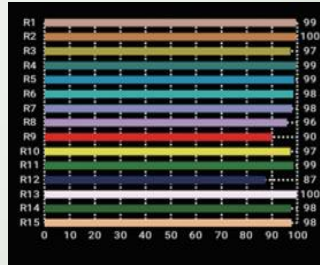

Product Model No. : LK Mini 30CT
Product Description : 30W LED Mini Light

30W LED MINI LIGHT

High Quality Pure CCT Tunable light source having CRI, TLCI values above 98 ideal for Shooting application to create realistic effects and real picture capturing. Dimmable light delivers seamless CCT Variation from 2700K ~ 5700K. Light weight Maxi Light is an ideal choice for DOP's for any small event shoots, ENG Gathering, Low height studios, fiction shoots and multipurpose requirements.

Lamp Source:

- LED COB Based Source
- 2700K ~ 5700K Chip on Board
- Colour Rendering Index 98+
- Tel. Lighting Consistency Index 99+
- R9 Value 95+
- 50,000 Hours Burning life

Physical & Construction:

- Dimension 146 x 150 x 160mm
- Weight 1.1 Kgs/ 2.42 lbs
- DmX 5 Pin In and Out
- Ingress Protection IP20
- Aluminium Body
- Single Yoke Mount
- Black Powder coated finish
- 7 segment Easy View Display

3200K

5600K

Features

Lamp Source

CC Temp.

Beam Angle

DMX Channels

Power