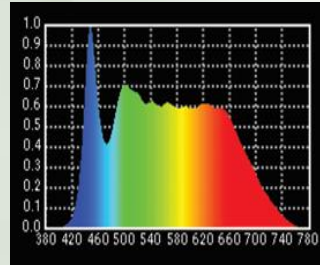

Product Model No. : LK Mini 30CT
Product Description : 30W LED Mini Light

30W LED MINI LIGHT

High Quality Pure CCT Tunable light source having CRI, TLCI values above 98 ideal for Shooting application to create realistic effects and real picture capturing. Dimmable light delivers seamless CCT Variation from 2700K ~ 5700K. Light weight Maxi Light is an ideal choice for DOP's for any small event shoots, ENG Gathering, Low height studios, fiction shoots and multipurpose requirements.

Lamp Source:

- LED COB Based Source
- 2700K ~ 5700K Chip on Board
- Colour Rendering Index 98+
- Tel. Lighting Consistency Index 99+
- R9 Value 95+
- 50,000 Hours Burning life

Physical & Construction:

- Dimension 146 x 150 x 160mm
- Weight 1.1 Kgs/ 2.42 lbs
- DmX 5 Pin In and Out
- Ingress Protection IP20
- Aluminium Body
- Single Yoke Mount
- Black Powder coated finish
- 7 segment Easy View Display

3200K

5600K

Features

Lamp Source

CC Temp.

Beam Angle

DMX Channels

Power