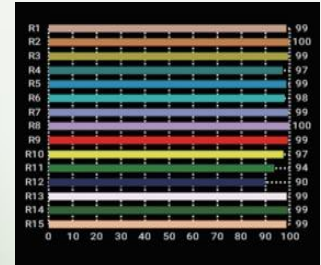

Product Model No. : LK Mini 30CT
Product Description : 30W LED Mini Light

30W LED MINI LIGHT

High Quality Pure CCT Tunable light source having CRI, TLCI values above 98 ideal for Shooting application to create realistic effects and real picture capturing. Dimmable light delivers seamless CCT Variation from 2700K ~ 5700K. Light weight Maxi Light is an ideal choice for DOP's for any small event shoots, ENG Gathering, Low height studios, fiction shoots and multipurpose requirements.

Lamp Source:

- LED COB Based Source
- 2700K ~ 5700K Chip on Board
- Colour Rendering Index 98+
- Tel. Lighting Consistency Index 99+
- R9 Value 95+
- 50,000 Hours Burning life

Physical & Construction:

- Dimension 146 x 150 x 160mm
- Weight 1.1 Kgs/ 2.42 lbs
- DmX 5 Pin In and Out
- Ingress Protection IP20
- Aluminium Body
- Single Yoke Mount
- Black Powder coated finish
- 7 segment Easy View Display

3200K

5600K

Features

Lamp Source

CC Temp.

Beam Angle

DMX Channels

Power