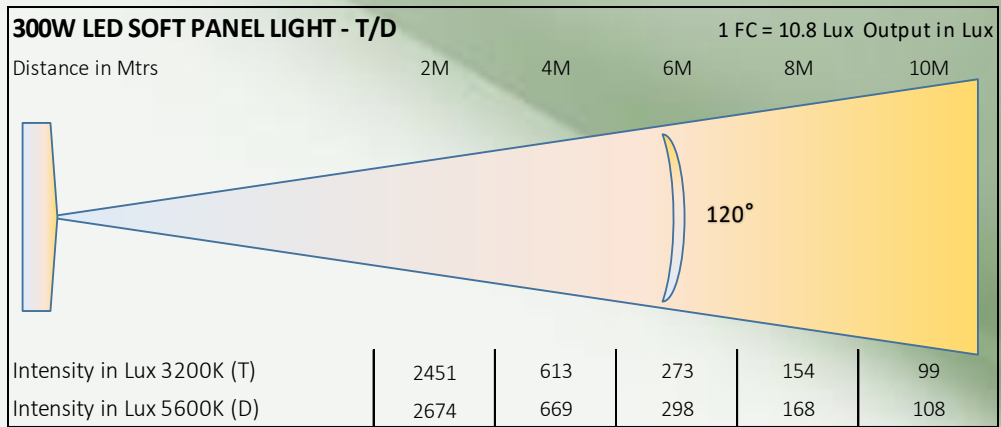

Photometry Readings