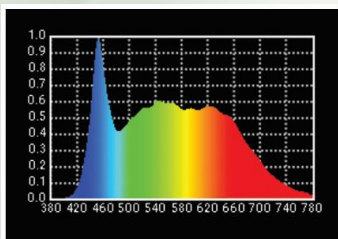

5600K

300W LED SOFT PANEL – 3200K / 5600K