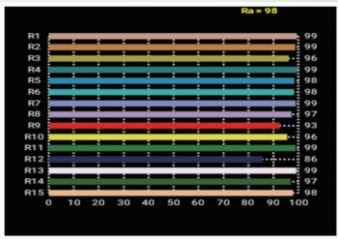

300W LED SOFT PANEL – 3200K / 5600K

3200K