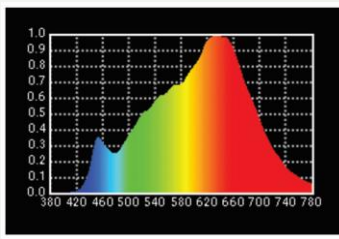

300W LED SOFT PANEL – 3200K / 5600K

3200K