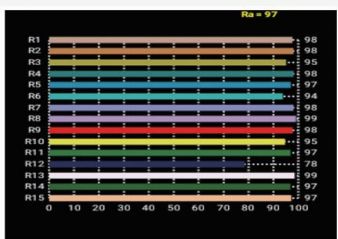

5600K

300W LED SOFT PANEL – 3200K / 5600K