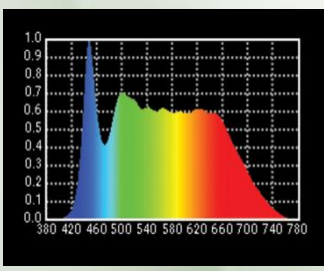

5600K

300W LED PROFILE SPOT LIGHT – 3200K / 5600K