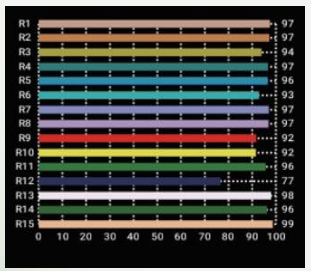

5600K

300W LED PROFILE SPOT LIGHT – 3200K / 5600K