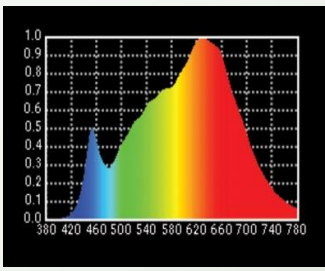

300W LED PROFILE SPOT LIGHT – 3200K / 5600K

3200K