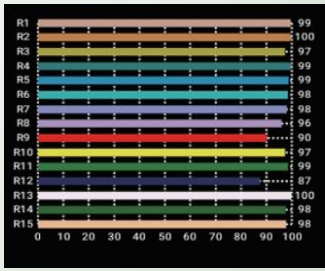

300W LED PROFILE SPOT LIGHT – 3200K / 5600K

3200K