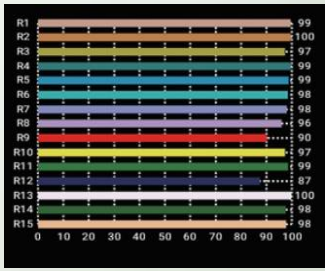

Lamp Source:

- LED COB Based Source 3200K/5600K
- Colour Rendering Index 95+
- Tel. Lighting Consistency Index 95+
- R9 Value 90+
- 50,000 Hours Burning life

Physical & Construction:

- Dimension 300 x 700 x 310mm
- Weight 6 Kgs/ 13.2 lbs
- DmX 5 Pin In and Out
- Power Loop In and Out
- Ingress Protection IP20
- Plastic Moulded Body
- Manually adjustable yoke Mount
- Black/White Powder coated finish
- LCD Easy View Display

Gobo

Gobo Holder

Stage Effect Illumination

300W LED PROFILE SPOT LIGHT – 3200K / 5600K

3200K

5600K

Features

Lamp Source

CC Temp.

Beam Angle

DMX Channels

Power

Control

Power/DMX

CRI Value

Photometry Readings

300W LED PROFILE LIGHT		1 FC = 10.8 Lux Output in Lux				
Distance in Mtrs	3M	6M	8M	10M	12M	
Intensity in Lux 3200K (T)	4833	1209	681	436	303	
Intensity in Lux 5600K (D)	5220	1305	735	471	328	

Available Models: