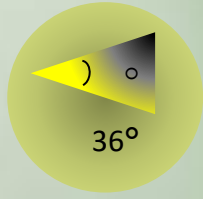

Lamp Source:

- LED COB Based Source 3200K/5600K
- Colour Rendering Index 95+
- Tel. Lighting Consistency Index 95+
- R9 Value 90+
- 50,000 Hours Burning life

Physical & Construction:

- Dimension 300 x 700 x 310mm
- Weight 6 Kgs/ 13.2 lbs
- DmX 5 Pin In and Out
- Power Loop In and Out
- Ingress Protection IP20
- Plastic Moulded Body
- Manually adjustable yoke Mount
- Black/White Powder coated finish
- LCD Easy View Display

Control:

- DmX 512 Through 5 Pin XLR
- 1/3 Channel DmX Control
- DMX/RDM/Auto Run/Master Slave & Manual
- 0% to 100% Dimming
- Manual focus with 4 beam shaping cutters

Others:

- Working Temperature +40° ~ -30°
- Strobe option adjustable 1 ~ 25 times/Sec
- 4 Kinds of Dimming Curves

Gobo

Gobo Holder

Stage Effect Illumination

300W LED PROFILE SPOT LIGHT – 3200K / 5600K

3200K

5600K

Features

Lamp Source

CC Temp.

Beam Angle

DMX Channels

Power

Control

Power/DMX

CRI Value

Photometry Readings