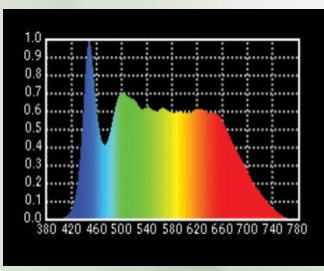

Lamp Source:

- LED COB Based Source 3200K/5600K
- Colour Rendering Index 95+
- Tel. Lighting Consistency Index 95+
- R9 Value 90+
- 50,000 Hours Burning life

Physical & Construction:

- Dimension 300 x 700 x 310mm
- Weight 6 Kgs/ 13.2 lbs
- DmX 5 Pin In and Out
- Power Loop In and Out
- Ingress Protection IP20
- Plastic Moulded Body
- Manually adjustable yoke Mount
- Black/White Powder coated finish
- LCD Easy View Display

Gobo

Gobo Holder

Stage Effect Illumination

300W LED PROFILE SPOT LIGHT – 3200K / 5600K

3200K

5600K

Features

Lamp Source

CC Temp.

Beam Angle

DMX Channels

Power

Control

Power/DMX

CRI Value

Photometry Readings

300W LED PROFILE LIGHT		1 FC = 10.8 Lux Output in Lux				
Distance in Mtrs	3M	6M	8M	10M	12M	
Intensity in Lux 3200K (T)	4833	1209	681	436	303	
Intensity in Lux 5600K (D)	5220	1305	735	471	328	

Available Models: