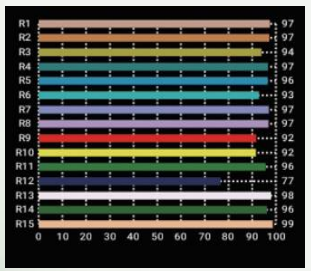

Lamp Source:

- LED COB Based Source 3200K/5600K
- Colour Rendering Index 95+
- Tel. Lighting Consistency Index 95+
- R9 Value 90+
- 50,000 Hours Burning life

Physical & Construction:

- Dimension 300 x 700 x 310mm
- Weight 6 Kgs/ 13.2 lbs
- DmX 5 Pin In and Out
- Power Loop In and Out
- Ingress Protection IP20
- Plastic Moulded Body
- Manually adjustable yoke Mount
- Black/White Powder coated finish
- LCD Easy View Display

Gobo

Gobo Holder

Stage Effect Illumination

300W LED PROFILE SPOT LIGHT – 3200K / 5600K

3200K

5600K

Features

Lamp Source

CC Temp.

Beam Angle

DMX Channels

Power

Control

Power/DMX

CRI Value

Photometry Readings

300W LED PROFILE LIGHT		1 FC = 10.8 Lux Output in Lux				
Distance in Mtrs	3M	6M	8M	10M	12M	
Intensity in Lux 3200K (T)	4833	1209	681	436	303	
Intensity in Lux 5600K (D)	5220	1305	735	471	328	

Available Models: