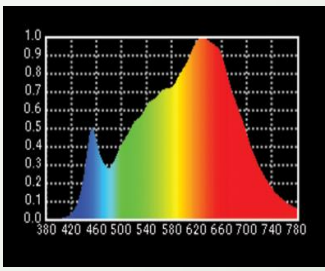

Lamp Source:

- LED COB Based Source 3200K/5600K
- Colour Rendering Index 95+
- Tel. Lighting Consistency Index 95+
- R9 Value 90+
- 50,000 Hours Burning life

Physical & Construction:

- Dimension 300 x 700 x 310mm
- Weight 6 Kgs/ 13.2 lbs
- DmX 5 Pin In and Out
- Power Loop In and Out
- Ingress Protection IP20
- Plastic Moulded Body
- Manually adjustable yoke Mount
- Black/White Powder coated finish
- LCD Easy View Display

Gobo

Gobo Holder

Stage Effect Illumination

300W LED PROFILE SPOT LIGHT – 3200K / 5600K

3200K

5600K

Features

Lamp Source

CC Temp.

Beam Angle

DMX Channels

Power

Control

Power/DMX

CRI Value

Photometry Readings

300W LED PROFILE LIGHT		1 FC = 10.8 Lux Output in Lux				
Distance in Mtrs	3M	6M	8M	10M	12M	
Intensity in Lux 3200K (T)	4833	1209	681	436	303	
Intensity in Lux 5600K (D)	5220	1305	735	471	328	

Available Models: