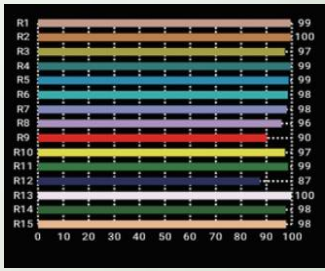

- LED COB Based Source 3200K/5600K
- Colour Rendering Index 95+
- Tel. Lighting Consistency Index 95+
- R9 Value 90+
- 50,000 Hours Burning life

Physical & Construction:

- Dimension 300 x 700 x 310mm
- Weight 6 Kgs/ 13.2 lbs
- DmX 5 Pin In and Out
- Power Loop In and Out
- Ingress Protection IP20
- Plastic Moulded Body
- Manually adjustable yoke Mount
- Black/White Powder coated finish
- LCD Easy View Display

Gobo

Gobo Holder

Stage Effect Illumination

300W LED PROFILE SPOT LIGHT – 3200K / 5600K

3200K

5600K

Features

Lamp Source

CC Temp.

Beam Angle

DMX Channels

Power

Control

Power/DMX

CRI Value

Photometry Readings

300W LED PROFILE LIGHT

Distance in Mtrs 3M 6M 8M 10M 12M

1 FC = 10.8 Lux Output in Lux

Intensity in Lux 3200K (T)	7732	1933	1088	697	485
Intensity in Lux 5600K (D)	8351	2088	1175	752	523

Available Models: