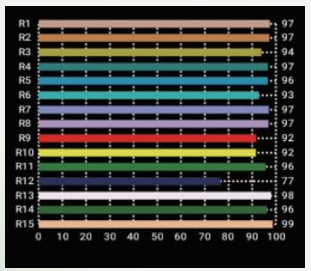

- LED COB Based Source 3200K/5600K
- Colour Rendering Index 95+
- Tel. Lighting Consistency Index 95+
- R9 Value 90+
- 50,000 Hours Burning life

Physical & Construction:

- Dimension 300 x 700 x 310mm
- Weight 6 Kgs/ 13.2 lbs
- DmX 5 Pin In and Out
- Power Loop In and Out
- Ingress Protection IP20
- Plastic Moulded Body
- Manually adjustable yoke Mount
- Black/White Powder coated finish
- LCD Easy View Display

Gobo

Gobo Holder

Stage Effect Illumination

300W LED PROFILE SPOT LIGHT – 3200K / 5600K

3200K

5600K

Features

Lamp Source

CC Temp.

Beam Angle

DMX Channels

Power

Control

Power/DMX

CRI Value

Photometry Readings

300W LED PROFILE LIGHT

Distance in Mtrs 3M 6M 8M 10M 12M

1 FC = 10.8 Lux Output in Lux

Intensity in Lux 3200K (T)	7732	1933	1088	697	485
Intensity in Lux 5600K (D)	8351	2088	1175	752	523

Available Models: