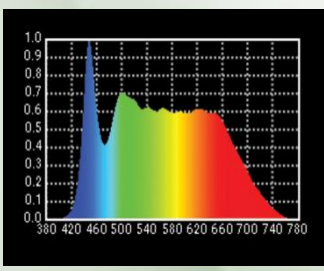

- LED COB Based Source 3200K/5600K
- Colour Rendering Index 95+
- Tel. Lighting Consistency Index 95+
- R9 Value 90+
- 50,000 Hours Burning life

Physical & Construction:

- Dimension 300 x 700 x 310mm
- Weight 6 Kgs/ 13.2 lbs
- DmX 5 Pin In and Out
- Power Loop In and Out
- Ingress Protection IP20
- Plastic Moulded Body
- Manually adjustable yoke Mount
- Black/White Powder coated finish
- LCD Easy View Display

Gobo

Gobo Holder

Stage Effect Illumination

300W LED PROFILE SPOT LIGHT – 3200K / 5600K

3200K

5600K

Features

Lamp Source

CC Temp.

Beam Angle

DMX Channels

Power

Control

Power/DMX

CRI Value

Photometry Readings

300W LED PROFILE LIGHT

Distance in Mtrs 3M 6M 8M 10M 12M

1 FC = 10.8 Lux Output in Lux

Intensity in Lux 3200K (T)	7732	1933	1088	697	485
Intensity in Lux 5600K (D)	8351	2088	1175	752	523

Available Models: