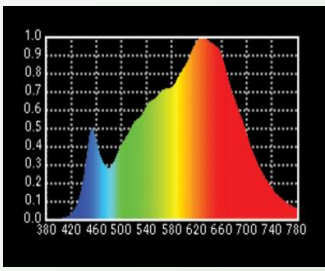

- LED COB Based Source 3200K/5600K
- Colour Rendering Index 95+
- Tel. Lighting Consistency Index 95+
- R9 Value 90+
- 50,000 Hours Burning life

Physical & Construction:

- Dimension 300 x 700 x 310mm
- Weight 6 Kgs/ 13.2 lbs
- DmX 5 Pin In and Out
- Power Loop In and Out
- Ingress Protection IP20
- Plastic Moulded Body
- Manually adjustable yoke Mount
- Black/White Powder coated finish
- LCD Easy View Display

Gobo

Gobo Holder

Stage Effect Illumination

300W LED PROFILE SPOT LIGHT – 3200K / 5600K

3200K

5600K

Features

Lamp Source

CC Temp.

Beam Angle

DMX Channels

Power

Control

Power/DMX

CRI Value

Photometry Readings

300W LED PROFILE LIGHT

Distance in Mtrs 3M 6M 8M 10M 12M

1 FC = 10.8 Lux Output in Lux

Intensity in Lux 3200K (T)	7732	1933	1088	697	485
Intensity in Lux 5600K (D)	8351	2088	1175	752	523

Available Models: