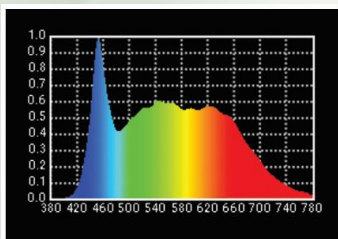

5600K

300W LED LENS PANEL – 3200K / 5600K