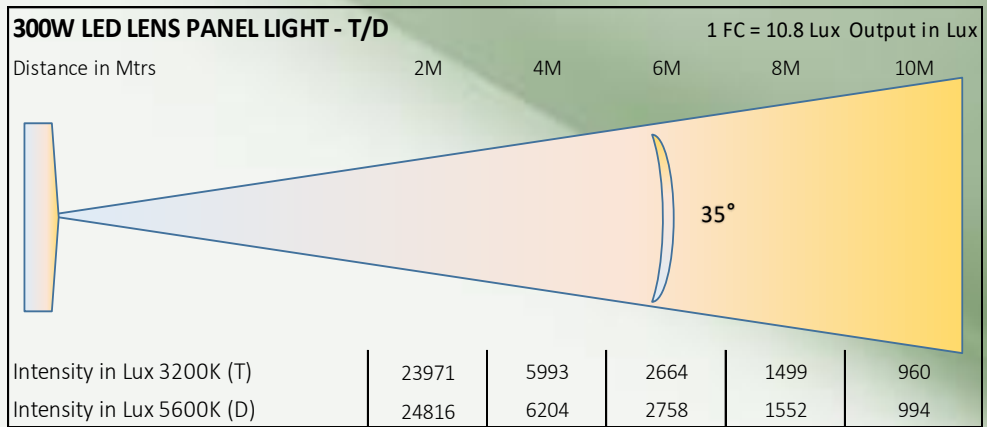

CC Temp.

Beam Angle

DMX Channels

Power

Control

Power / DMX

CRI Value

Photometry Readings