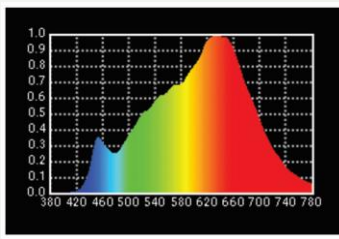

300W LED LENS PANEL – 3200K / 5600K

3200K