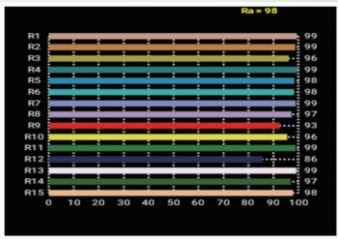

300W LED LENS PANEL – 3200K / 5600K

3200K