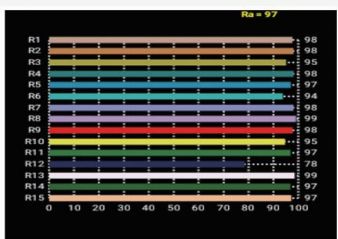

5600K

300W LED LENS PANEL – 3200K / 5600K