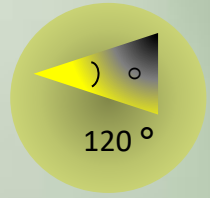

Color Panel Effect

300W LED GLAMOUR PANEL LIGHT

3200K

5600K

Features

Lamp Source

CC Temp.

Beam Angle

DMX Channels

Power

Control

Power/DMX

CRI Value

Photometry Readings

300W LED GLAMOUR PANEL 1 FC = 10.8 Lux Output in Lux

Distance in Mtrs	2M	4M	6M	8M	10M
Intensity in Lux 3200K	1485	372	166	94	61
Intensity in Lux 5600K	1624	406	181	102	66
Intensity in Lux Red	145	37	17	10	7
Intensity in Lux Green	676	169	76	43	28
Intensity in Lux Blue	205	52	24	14	9