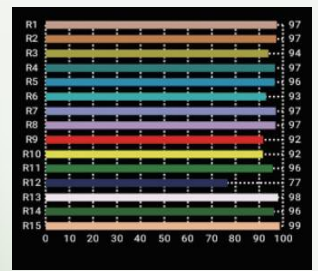

Product Model No. : LK GLP 300
Product Description : LED Glamour Panel 300W

LED GLAMOUR PANEL LIGHT

Colorful set lighting needed? Here is the perfect light from Leksa with high purity of Colors with glamour panel. Light is capable to tune its color temperature from from 2700K to 10000K. Designed & made suitable to use for Tv Studios, Film Sets, Documentary Shoots, Stages & Multipurpose venues.

Lamp Source:

- LED SMD Based Source
- Total 1440 LED's
- Colour Rendering Index 95+
- Tel. Lighting Consistency Index 95+
- R9 Value 95+
- 50,000 Hours Burning life

Physical & Construction:

- Dimension 555x 397 x 138mm
- Weight 12 Kgs/ 26.04 lbs
- DmX 5 Pin In and Out
- Power Loop In and Out
- Ingress Protection IP20 Rated
- Aluminium Body
- Single Yoke Mount
- Black Powder coated finish
- LCD Easy View Display

Color Panel Effect

300W LED GLAMOUR PANEL LIGHT

3200K

5600K

Features

Lamp Source

CC Temp.

Beam Angle

DMX Channels

Power

Control

Power/DMX

CRI Value

Photometry Readings

300W LED GLAMOUR PANEL 1 FC = 10.8 Lux Output in Lux

Distance in Mtrs	2M	4M	6M	8M	10M
Intensity in Lux 3200K	1485	372	166	94	61
Intensity in Lux 5600K	1624	406	181	102	66
Intensity in Lux Red	145	37	17	10	7
Intensity in Lux Green	676	169	76	43	28
Intensity in Lux Blue	205	52	24	14	9