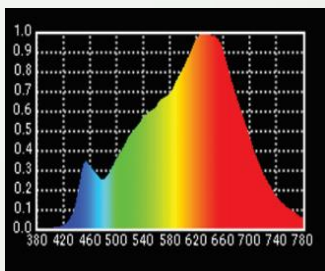

Product Model No. : LK GLP 300
Product Description : LED Glamour Panel 300W

LED GLAMOUR PANEL LIGHT

Colorful set lighting needed? Here is the perfect light from Leksa with high purity of Colors with glamour panel. Light is capable to tune its color temperature from from 2700K to 10000K. Designed & made suitable to use for Tv Studios, Film Sets, Documentary Shoots, Stages & Multipurpose venues.

Lamp Source:

- LED SMD Based Source
- Total 1440 LED's
- Colour Rendering Index 95+
- Tel. Lighting Consistency Index 95+
- R9 Value 95+
- 50,000 Hours Burning life

Physical & Construction:

- Dimension 555x 397 x 138mm
- Weight 12 Kgs/ 26.04 lbs
- DmX 5 Pin In and Out
- Power Loop In and Out
- Ingress Protection IP20 Rated
- Aluminium Body
- Single Yoke Mount
- Black Powder coated finish
- LCD Easy View Display

Color Panel Effect

300W LED GLAMOUR PANEL LIGHT

3200K

5600K

Features

Lamp Source

CC Temp.

Beam Angle

DMX Channels

Power

Control

Power/DMX

CRI Value

Photometry Readings

300W LED GLAMOUR PANEL 1 FC = 10.8 Lux Output in Lux

Distance in Mtrs	2M	4M	6M	8M	10M
Intensity in Lux 3200K	1485	372	166	94	61
Intensity in Lux 5600K	1624	406	181	102	66
Intensity in Lux Red	145	37	17	10	7
Intensity in Lux Green	676	169	76	43	28
Intensity in Lux Blue	205	52	24	14	9