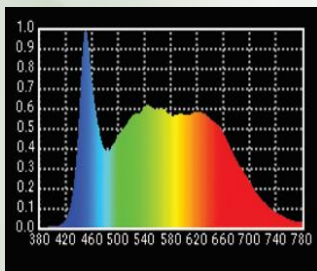

Lamp Source:

- LED SMD Based Source
- Total 1440 LED's
- Colour Rendering Index 95+
- Tel. Lighting Consistency Index 95+
- R9 Value 95+
- 50,000 Hours Burning life

Physical & Construction:

- Dimension 555x 397 x 138mm
- Weight 12 Kgs/ 26.04 lbs
- DmX 5 Pin In and Out
- Power Loop In and Out
- Ingress Protection IP20 Rated
- Aluminium Body
- Single Yoke Mount
- Black Powder coated finish
- LCD Easy View Display

Color Panel Effect

300W LED GLAMOUR PANEL LIGHT

3200K

5600K

Features

Lamp Source

CC Temp.

Beam Angle

DMX Channels

Power

Control

Power/DMX

CRI Value

Photometry Readings

300W LED GLAMOUR PANEL 1 FC = 10.8 Lux Output in Lux

Distance in Mtrs	2M	4M	6M	8M	10M
Intensity in Lux 3200K	1485	372	166	94	61
Intensity in Lux 5600K	1624	406	181	102	66
Intensity in Lux Red	145	37	17	10	7
Intensity in Lux Green	676	169	76	43	28
Intensity in Lux Blue	205	52	24	14	9