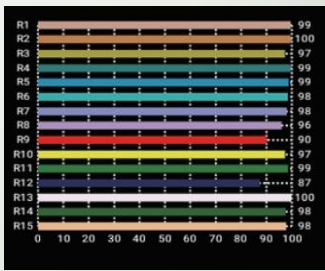

Product Model No. : LK GLP 300
Product Description : LED Glamour Panel 300W

LED GLAMOUR PANEL LIGHT

Colorful set lighting needed? Here is the perfect light from Leksa with high purity of Colors with glamour panel. Light is capable to tune its color temperature from from 2700K to 10000K. Designed & made suitable to use for Tv Studios, Film Sets, Documentary Shoots, Stages & Multipurpose venues.

Lamp Source:

- LED SMD Based Source
- Total 1440 LED's
- Colour Rendering Index 95+
- Tel. Lighting Consistency Index 95+
- R9 Value 95+
- 50,000 Hours Burning life

Physical & Construction:

- Dimension 555x 397 x 138mm
- Weight 12 Kgs/ 26.04 lbs
- DmX 5 Pin In and Out
- Power Loop In and Out
- Ingress Protection IP20 Rated
- Aluminium Body
- Single Yoke Mount
- Black Powder coated finish
- LCD Easy View Display

Color Panel Effect

300W LED GLAMOUR PANEL LIGHT

3200K

5600K

Features

Lamp Source

CC Temp.

Beam Angle

DMX Channels

Power

Control

Power/DMX

CRI Value

Photometry Readings

300W LED GLAMOUR PANEL 1 FC = 10.8 Lux Output in Lux

Distance in Mtrs	2M	4M	6M	8M	10M
Intensity in Lux 3200K	1485	372	166	94	61
Intensity in Lux 5600K	1624	406	181	102	66
Intensity in Lux Red	145	37	17	10	7
Intensity in Lux Green	676	169	76	43	28
Intensity in Lux Blue	205	52	24	14	9