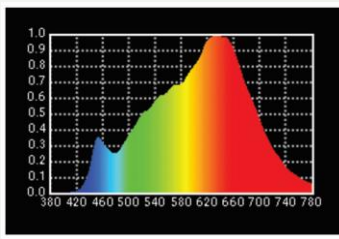

250W LED SOFT PANEL – 3200K / 5600K

3200K