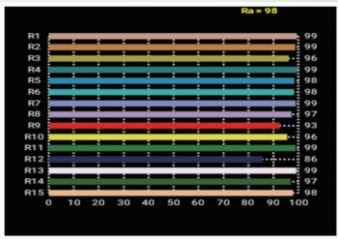

250W LED SOFT PANEL – 3200K / 5600K

3200K