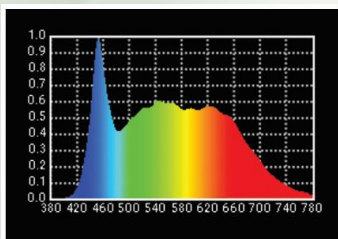

5600K

250W LED SOFT PANEL – 3200K / 5600K