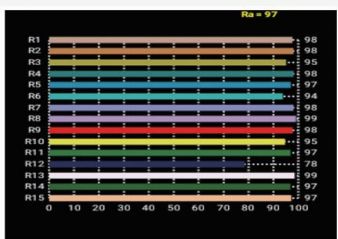

5600K

250W LED SOFT PANEL – 3200K / 5600K