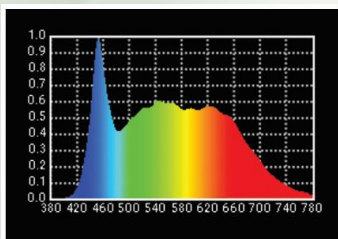

5600K

250W LED LENS PANEL – 3200K / 5600K