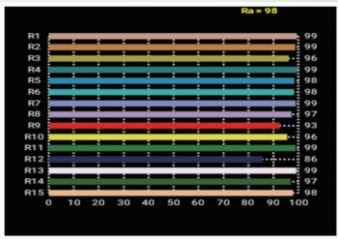

250W LED LENS PANEL – 3200K / 5600K

3200K