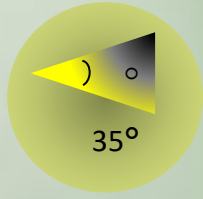

250W LED LENS PANEL – 3200K / 5600K

Features

Lamp Source

CC Temp.

Beam Angle

DMX Channels

Power

Control

Power / DMX

CRI Value

Photometry Readings

250W LED LENS PANEL LIGHT - T/D

1 FC = 10.8 Lux Output in Lux

Distance in Mtrs	2M	4M	6M	8M	10M
Intensity in Lux 3200K (T)	20784	5196	2310	1300	832
Intensity in Lux 5600K (D)	21964	5491	2441	1374	880

Available Models:

- LK P250 T (Tungsten)
- LK P250 D (Daylight)
- LK P250 BC (Bi Color)

Fixture Images