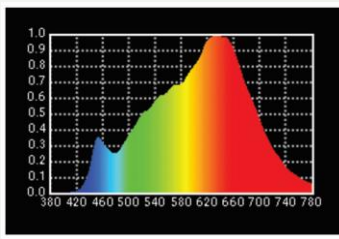

250W LED LENS PANEL – 3200K / 5600K

3200K