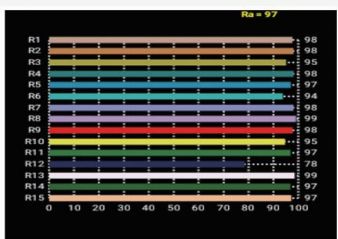

5600K

250W LED LENS PANEL – 3200K / 5600K