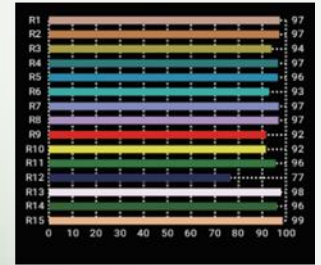

- LED COB Based Source 3200K
- Colour Rendering Index 95+
- Tel. Lighting Consistency Index 95+
- R9 Value 90+
- 50,000 Burning Hours

Physical & Construction:

- Dimension 300 x 700 x 310mm
- Weight 6 Kgs/ 13.2 lbs
- DmX 5 Pin In and Out
- Power Loop In and Out
- Ingress Protection IP20
- Plastic Moulded Body
- Manually adjustable yoke Mount
- Black/White Powder coated finish
- LCD Easy View Display

Gobo

Gobo Holder

Stage Effect Illumination

200W LED PROFILE SPOT LIGHT – 3200K / 5600K

3200K

5600K

Features

Lamp Source

CC Temp.

Beam Angle

DMX Channels

Power

Control

Power/DMX

CRI Value

Photometry Readings

200W LED PROFILE LIGHT	1 FC = 10.8 Lux Output in Lux				
Distance in Mtrs	3M	6M	8M	10M	12M
Intensity in Lux 3200K (T)	51749	12938	7278	4658	3235
Intensity in Lux 5600K (D)	56408	14102	7933	5078	3527

Available Models: