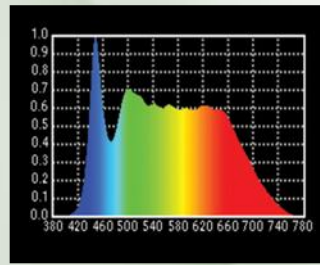

Product Model No. : LK PRO 205 T/D
Product Description : LED Profile Spot 200W - 05°

200W LED PROFILE SPOT

High Quality Superior Output Long through professional ellipsoidal 200W LED Profile Spot light 05° beam angle with sharp edge high quality optical lens system suitable for special illumination effects for Auditorium stages, TV production Studios Event Stages and multipurpose venues.

Gobo

Gobo Holder

Stage Effect Illumination

200W LED PROFILE SPOT LIGHT – 3200K / 5600K

3200K

5600K

Features

Lamp Source

CC Temp.

Beam Angle

DMX Channels

Power

Control

Power/DMX

CRI Value

Photometry Readings

200W LED PROFILE LIGHT	1 FC = 10.8 Lux Output in Lux				
Distance in Mtrs	3M	6M	8M	10M	12M
Intensity in Lux 3200K (T)	51749	12938	7278	4658	3235
Intensity in Lux 5600K (D)	56408	14102	7933	5078	3527

Available Models: