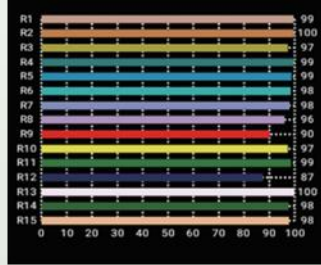

- LED COB Based Source 3200K
- Colour Rendering Index 95+
- Tel. Lighting Consistency Index 95+
- R9 Value 90+
- 50,000 Burning Hours

Physical & Construction:

- Dimension 300 x 700 x 310mm
- Weight 6 Kgs/ 13.2 lbs
- DmX 5 Pin In and Out
- Power Loop In and Out
- Ingress Protection IP20
- Plastic Moulded Body
- Manually adjustable yoke Mount
- Black/White Powder coated finish
- LCD Easy View Display

Gobo

Gobo Holder

Stage Effect Illumination

200W LED PROFILE SPOT LIGHT – 3200K / 5600K

3200K

5600K

Features

Lamp Source

CC Temp.

Beam Angle

DMX Channels

Power

Control

Power/DMX

CRI Value

Photometry Readings

200W LED PROFILE LIGHT	1 FC = 10.8 Lux Output in Lux				
Distance in Mtrs	3M	6M	8M	10M	12M
Intensity in Lux 3200K (T)	51749	12938	7278	4658	3235
Intensity in Lux 5600K (D)	56408	14102	7933	5078	3527

Available Models: