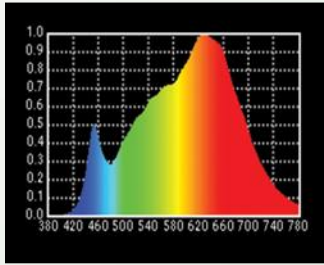

Product Model No. : LK PRO 205 T/D
Product Description : LED Profile Spot 200W - 05°

200W LED PROFILE SPOT

High Quality Superior Output Long through professional ellipsoidal 200W LED Profile Spot light 05° beam angle with sharp edge high quality optical lens system suitable for special illumination effects for Auditorium stages, TV production Studios Event Stages and multipurpose venues.

Gobo

Gobo Holder

Stage Effect Illumination

200W LED PROFILE SPOT LIGHT – 3200K / 5600K

3200K

5600K

Features

Lamp Source

CC Temp.

Beam Angle

DMX Channels

Power

Control

Power/DMX

CRI Value

Photometry Readings

200W LED PROFILE LIGHT	1 FC = 10.8 Lux Output in Lux				
Distance in Mtrs	3M	6M	8M	10M	12M
Intensity in Lux 3200K (T)	51749	12938	7278	4658	3235
Intensity in Lux 5600K (D)	56408	14102	7933	5078	3527

Available Models: