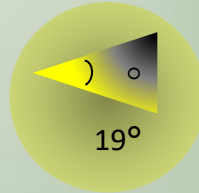

Product Model No. : LK PRO 200 RGB
Product Description : LED RGB PROFILE SPOT 200W

200W LED PROFILE SPOT

High Quality Superior Output Long through professional ellipsoidal 200W RGB LED profile spot light with desired range of lenses from 05° to 50° beam angle with sharp edge high quality optical lens system suitable for special illumination RGB effects for Auditorium stage performances, Color effects in multipurpose venues, Event Stages, Church background illumination etc.

Lamp Source:

- LED COB Based Source RGB LED 3 in 1 Colour
- High Precision Red, Green, Blue Colours
- 50,000 Hours Burning life

Physical & Construction:

- Dimension 300 x 700 x 310mm
- Weight 7.1 Kgs/ 15.65 lbs
- DmX 5 Pin In and Out
- Power Loop In and Out
- 4 Kinds of Dimming Curves
- Ingress Protection IP20
- Plastic Moulded Body
- Manual Mode Operation
- Cooling system- Active cooling with noiseless fan
- Manually adjustable yoke Mount
- Black/White Powder coated finish
- LCD Easy View Display

CH 3 - Color Wheel

CH 7 - Dimmer Speed / Program

CH 4 - Color Wheel

Features

Lamp Source

CC Temp.

Beam Angle

DMX Channels

Power

Control

Power Loop/DMX

Stage Effect illumination

Optional Lens Tubes:

- 05° / 14° / 19° / 26° / 36° / 50°

Available Models:

- 200W / 300W