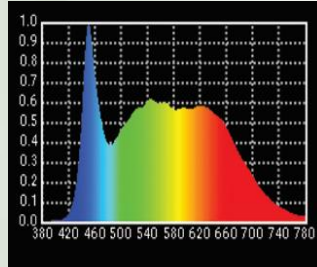

5600K

200W LED GLAMOUR PANEL LIGHT