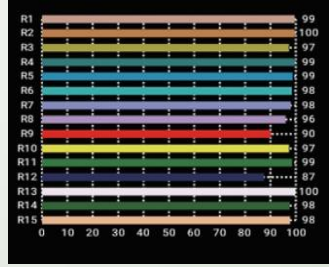

200W LED GLAMOUR PANEL LIGHT

3200K