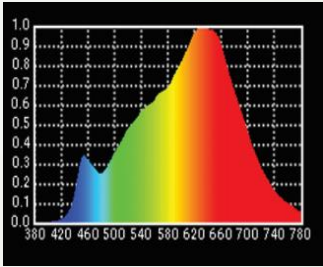

200W LED GLAMOUR PANEL LIGHT

3200K