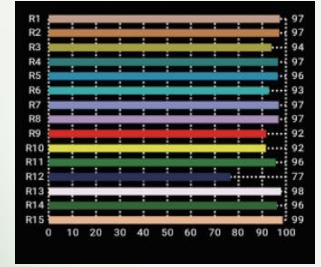

5600K

200W LED GLAMOUR PANEL LIGHT