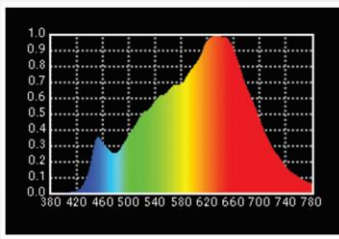

150W LED LENS PANEL – 3200K / 5600K

3200K