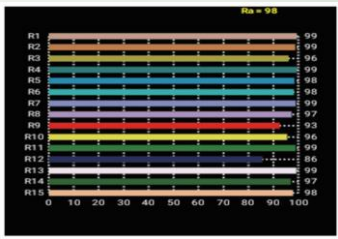

150W LED LENS PANEL – 3200K / 5600K

3200K