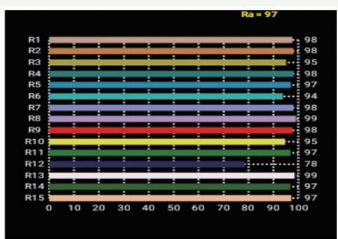

5600K

150W LED LENS PANEL – 3200K / 5600K