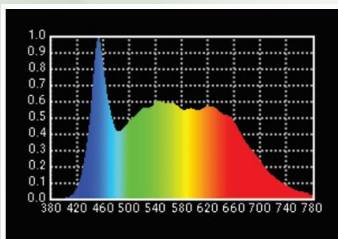

Product Model No. : LK P150 T/D
Product Description : LED Lens Panel 3200K/5600K 150W

LED LENS PANEL 150W

High quality LED Lens Panel light with Controlled beam spread of 35 Degree provided with high purity parameters like CRI, TLCI & R9 Values above 96, Studio quality dimming from 100% ~ 0% along with Manual, DmX and Standalone modes of operation. Light is ideal to be used for Tv Studios Chroma and Anchor lighting application, Photography use, Film, Fiction requirement and multipurpose requirements.

Lamp Source:

- LED SMD Lamp Source 5x5 Array
- CCT 3200K/5600K 400 x 0.5W Surface Mounted LED's
- Colour Rendering Index 98+
- Tel. Lighting Consistency Index 99+
- R9 Value 95+
- 50,000 Hours Burning life

Tv Studio Lighting

150W LED LENS PANEL – 3200K / 5600K

3200K

5600K

Features

Lamp Source

CC Temp.

Beam Angle