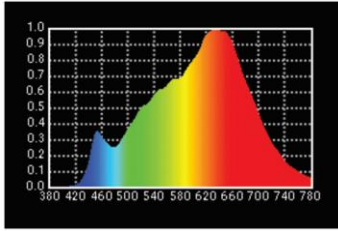

100W LED LENS PANEL – Bi Color

3200K