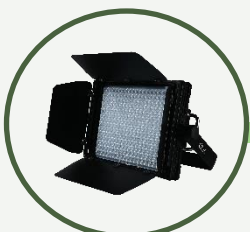

Fixture Images

View-1