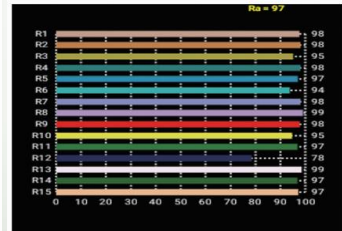

100W LED LENS PANEL – Bi Color

5600K

Features

Lamp Source

LED
SMD 0.5W

Power

110W

CC Temp.

3200K~5600K

Control

DMX
512

Beam Angle

35°

Power / DMX

In
Out

DMX Channels

2 CH

CRI Value

98+

Photometry Readings

Available Models:

- LK P100 T (Tungsten)
- LK P100 D (Daylight)
- LK P100 BC (Bi Color)

Fixture Images