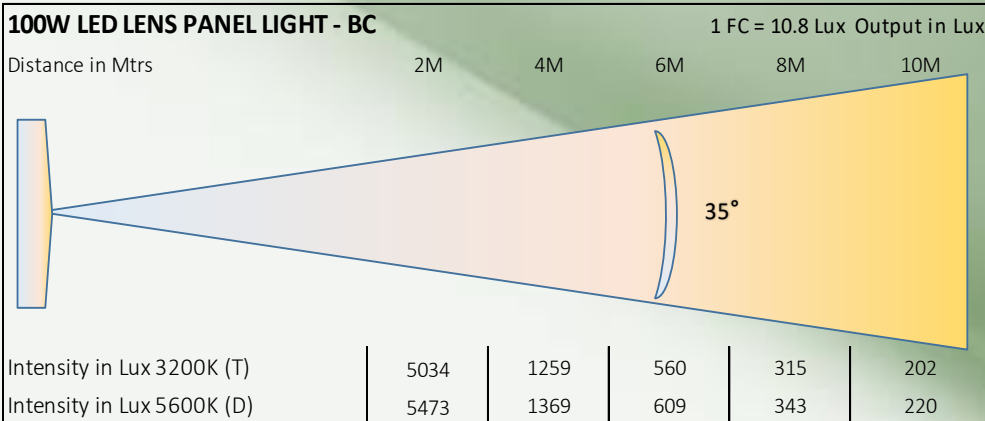

35°

Power / DMX

In
Out

DMX Channels

2 CH

CRI Value

98+

Photometry Readings