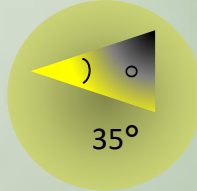

LED
SMD 0.5W

Power

110W

CC Temp.

3200K~5600K

Control

DMX
512

Beam Angle

35°

Power / DMX

In
Out

DMX Channels

2 CH

CRI Value

98+

Photometry Readings