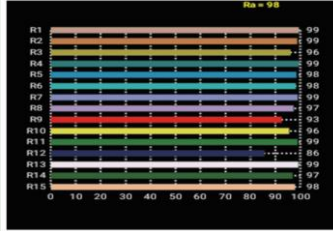

100W LED LENS PANEL – Bi Color

3200K

Features

Lamp Source

LED
SMD 0.5W

Power

110W

CC Temp.

3200K~5600K

Control

DMX
512

Beam Angle

35°

Power / DMX

In
Out

DMX Channels

2 CH

CRI Value

98+

Photometry Readings

Available Models:

- LK P100 T (Tungsten)
- LK P100 D (Daylight)
- LK P100 BC (Bi Color)

Fixture Images