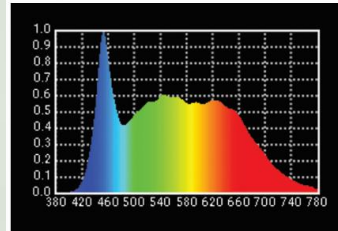

100W LED LENS PANEL – Bi Color

5600K

Features

Lamp Source

LED
SMD 0.5W

Power

110W

CC Temp.

3200K~5600K

Control

DMX
512

Beam Angle

35°

Power / DMX

In
Out

DMX Channels

2 CH

CRI Value

98+

Photometry Readings

Available Models:

- LK P100 T (Tungsten)
- LK P100 D (Daylight)
- LK P100 BC (Bi Color)

Fixture Images