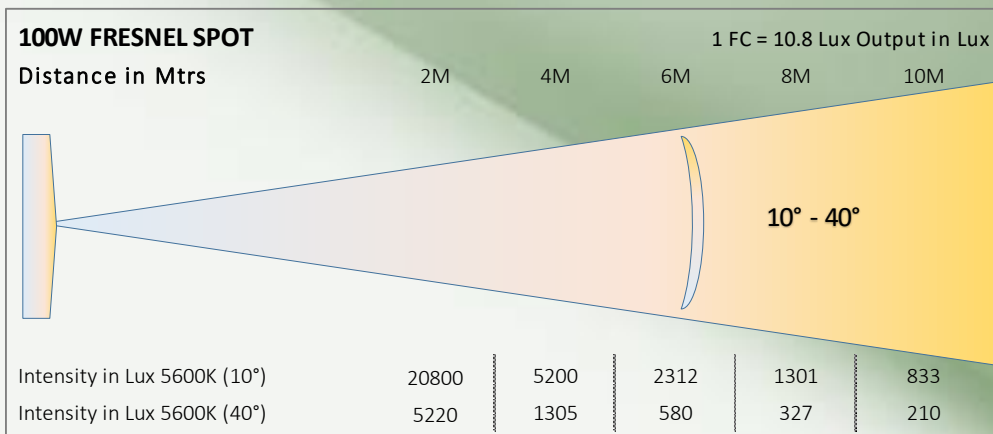

Photometry Readings