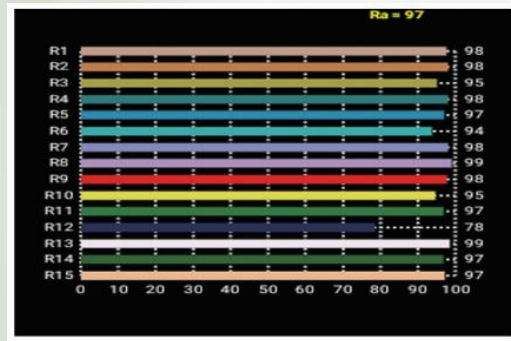

100W LED FRESNEL SPOT – 5600K