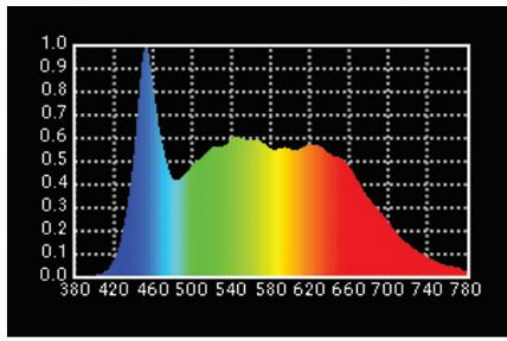

100W LED FRESNEL SPOT – 5600K