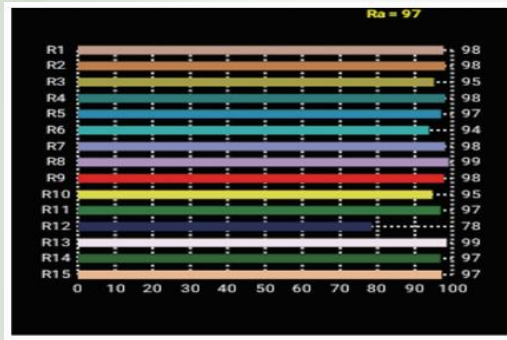

300W LED FRESNEL SPOT – 5600K