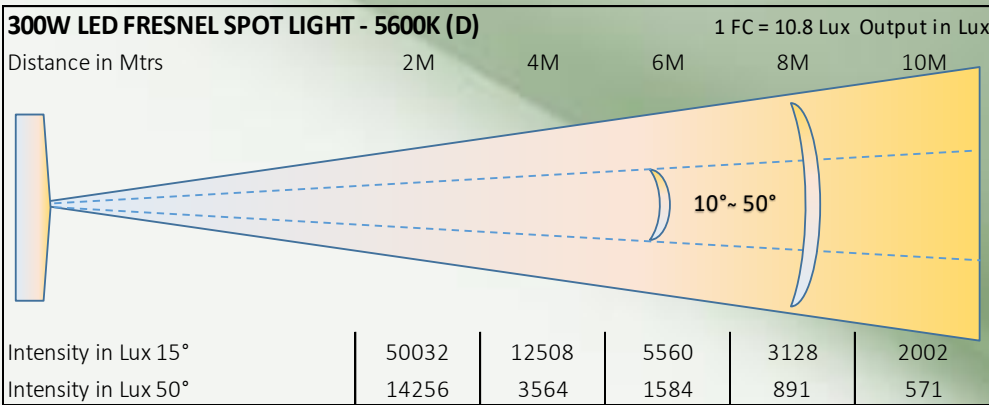

Beam Angle

DMX Channels

Power

Control

Power / DMX

CRI Value

Photometry Readings

- Available Models:**
- LK F300 T (Tungsten)
 - LK F300 BC (Bi Color)

Fixture Images

View-1

View-2

View-3

View-4