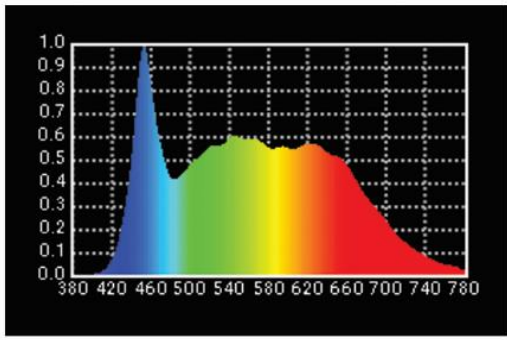

Product Model No. : LK F300 D
Product Description : LED Fresnel Spot 5600K 300W

LED FRESNEL SPOT 300W

High Quality and high bright LED Fresnel Spot light 300W Lamp source having excellent purity parameters like CRI, TLCI & R9 Values makes it ideal to use it for Tv Studio Lighting, Auditorium Stage Lighting, Church Lighting, Film Lighting and other multipurpose applications. Light is made with Threaded German Fresnel lens with accurate zoom in beam angle.

Lamp Source:

- LED COB Based Source
- CCT 5600K 1 x 300W Chip on Board
- Colour Rendering Index 95+
- Tel. Lighting Consistency Index 96+
- R9 Value 90+
- 50,000 Hours Burning life

Physical & Construction:

Gel frame

Scrim

Barndoor

Tv Studio Lighting

300W LED FRESNEL SPOT – 5600K

Features

Lamp Source

CC Temp.

Beam Angle

DMX Channels

Power

Control

Power / DMX

CRI Value

Photometry Readings

- Available Models:**
- LK F300 T (Tungsten)
 - LK F300 BC (Bi Color)