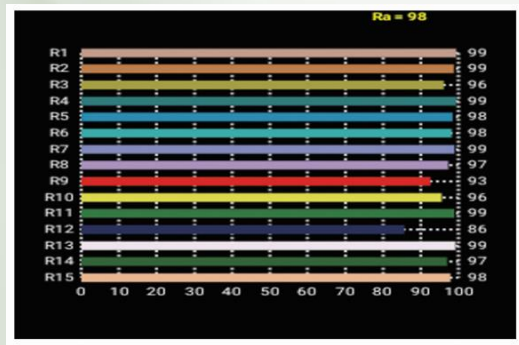

Gel frame

Scrim

Barndoor

Tv Studio Lighting

300W LED FRESNEL SPOT – 3200K

Features

<p>Lamp Source</p> <p>LED COB 300W</p>	<p>CC Temp.</p> <p>3200K</p>	<p>Beam Angle</p> <p>10° ~ 50°</p>	<p>DMX Channels</p> <p>1/2/3 CH</p>
<p>Power</p> <p>320W</p>	<p>Control</p> <p>DMX 512</p>	<p>Power / DMX</p> <p>In Out</p>	<p>CRI Value</p> <p>95+</p>

Photometry Readings

300W LED FRESNEL SPOT LIGHT - 3200K (T)

1 FC = 10.8 Lux Output in Lux

Distance in Mtrs	2M	4M	6M	8M	10M
Intensity in Lux 15°	46326	11582	5148	2896	1854
Intensity in Lux 50°	13184	3296	1465	825	528