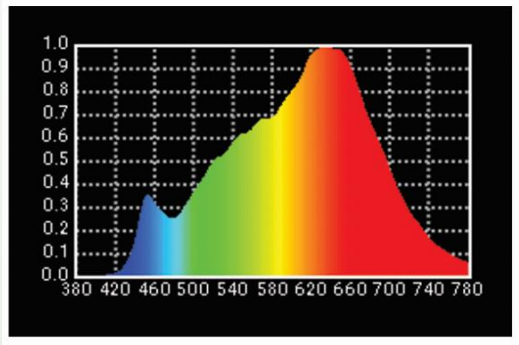

Product Model No. : LK F300 T
Product Description : LED Fresnel Spot 3200K 300W

LED FRESNEL SPOT 300W

High Quality and high bright LED Fresnel Spot light 300W Lamp source having excellent purity parameters like CRI, TLCI & R9 Values makes it ideal to use it for Tv Studio Lighting, Auditorium Stage Lighting, Church Lighting, Film Lighting and other multipurpose applications. Light is made with Threaded German Fresnel lens with accurate zoom in beam angle.

Gel frame

Scrim

Barndoor

Tv Studio Lighting

300W LED FRESNEL SPOT – 3200K

Features

<p>Lamp Source</p> <p>LED COB 300W</p>	<p>CC Temp.</p> <p>3200K</p>	<p>Beam Angle</p> <p>10° ~ 50°</p>	<p>DMX Channels</p> <p>1/2/3 CH</p>
<p>Power</p> <p>320W</p>	<p>Control</p> <p>DMX 512</p>	<p>Power / DMX</p> <p>In Out</p>	<p>CRI Value</p> <p>95+</p>

Photometry Readings

300W LED FRESNEL SPOT LIGHT - 3200K (T)

1 FC = 10.8 Lux Output in Lux

Distance in Mtrs	2M	4M	6M	8M	10M
Intensity in Lux 15°	46326	11582	5148	2896	1854
Intensity in Lux 50°	13184	3296	1465	825	528