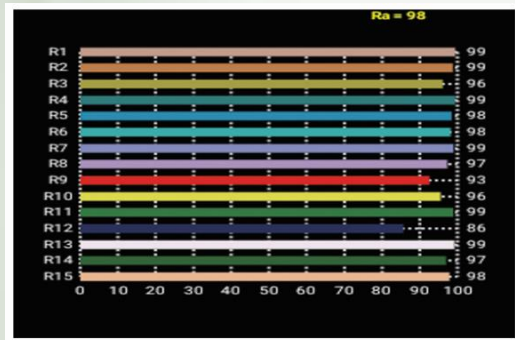

Control:

- DmX 512 Through 5 Pin XLR
- Manual Mode Operation through keys
- 3 Channel DmX Control

Others:

- Working Temperature +45° ~ -30°
- Strobe option Adjustable 1~25 times/Sec Variable
- 11.7KHz Refresh Rate

Stage Effect Illumination

200W LED ZOOMABLE PARCAN – 3200K

Features

Lamp Source

CC Temp.

Beam Angle

DMX Channels

Power