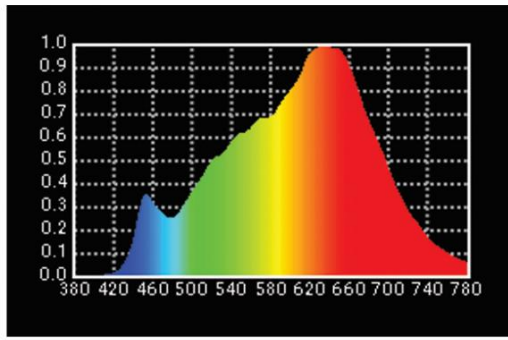

Lamp Source:

- LED COB Based Source
- 3200K, 1 x 200W Chip on Board
- Colour Rendering Index 95+
- Tel. Lighting Consistency Index 95+
- R9 Value 90+
- 50,000 Hours Burning life

Physical & Construction:

Stage Effect Illumination

200W LED ZOOMABLE PARCAN – 3200K

Features

Lamp Source

CC Temp.

Beam Angle

DMX Channels

Power