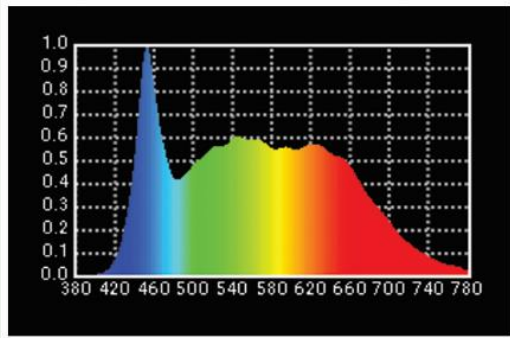

200W LED ZOOMABLE PARCAN – 5600K