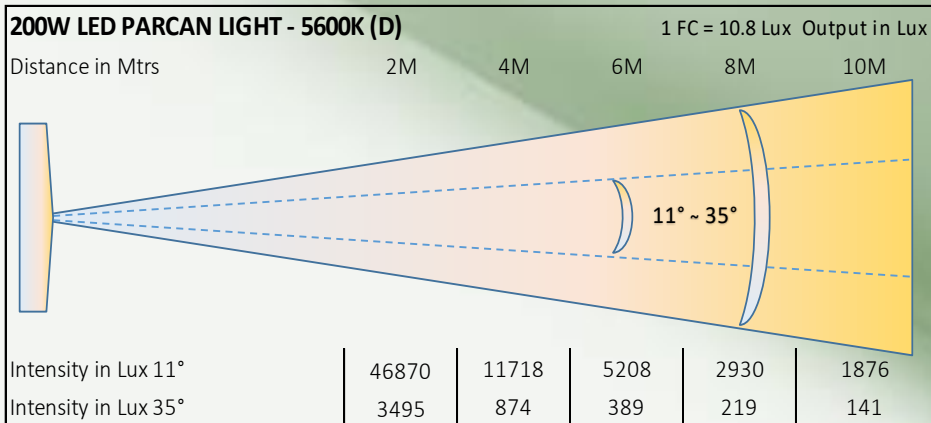

Photometry Readings