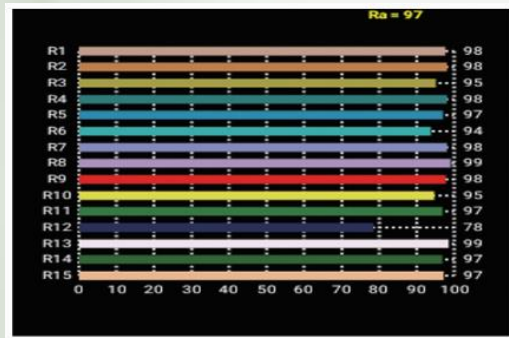

200W LED ZOOMABLE PARCAN – 5600K