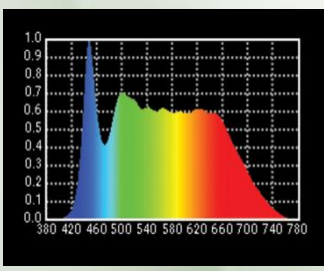

- LED COB Based Source 3200K/5600K
- Colour Rendering Index 95+
- Tel. Lighting Consistency Index 95+
- R9 Value 90+
- 50,000 Burning Hours

Physical & Construction:

- Dimension 300 x 700 x 310mm
- Weight 6 Kgs/ 13.2 lbs
- DMX 5 Pin In and Out
- Power Loop In and Out
- Ingress Protection IP20
- Plastic Moulded Body
- Manually adjustable yoke Mount
- Black/White Powder coated finish
- LCD Easy View Display

Gobo

Gobo Holder

Stage Effect Illumination

200W LED PROFILE SPOT LIGHT – 3200K / 5600K

3200K

5600K

Features

Lamp Source

CC Temp.

Beam Angle

DMX Channels

Power

Control

Power/DMX

CRI Value

Photometry Readings

200W LED PROFILE LIGHT

1 FC = 10.8 Lux Output in Lux

| Distance in Mtrs | 3M | 6M | 8M | 10M | 12M |
|----------------------------|------|------|-----|-----|-----|
| Intensity in Lux 3200K (T) | 4017 | 1005 | 566 | 363 | 253 |
| Intensity in Lux 5600K (D) | 4338 | 1085 | 611 | 392 | 273 |