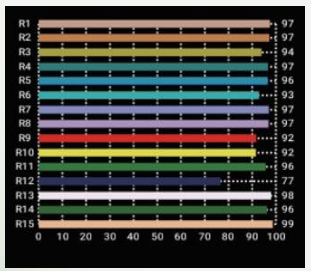

- LED COB Based Source 3200K/5600K
- Colour Rendering Index 95+
- Tel. Lighting Consistency Index 95+
- R9 Value 90+
- 50,000 Burning Hours

Physical & Construction:

- Dimension 300 x 700 x 310mm
- Weight 6 Kgs/ 13.2 lbs
- DMX 5 Pin In and Out
- Power Loop In and Out
- Ingress Protection IP20
- Plastic Moulded Body
- Manually adjustable yoke Mount
- Black/White Powder coated finish
- LCD Easy View Display

Gobo

Gobo Holder

Stage Effect Illumination

200W LED PROFILE SPOT LIGHT – 3200K / 5600K

3200K

5600K

Features

Lamp Source

CC Temp.

Beam Angle

DMX Channels

Power

Control

Power/DMX

CRI Value

Photometry Readings

200W LED PROFILE LIGHT

1 FC = 10.8 Lux Output in Lux

| Distance in Mtrs | 3M | 6M | 8M | 10M | 12M |
|----------------------------|------|------|-----|-----|-----|
| Intensity in Lux 3200K (T) | 4017 | 1005 | 566 | 363 | 253 |
| Intensity in Lux 5600K (D) | 4338 | 1085 | 611 | 392 | 273 |