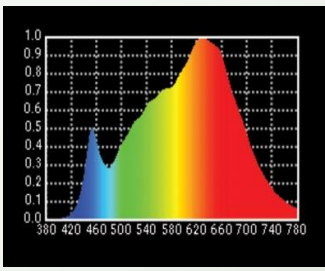

- LED COB Based Source 3200K/5600K
- Colour Rendering Index 95+
- Tel. Lighting Consistency Index 95+
- R9 Value 90+
- 50,000 Burning Hours

Physical & Construction:

- Dimension 300 x 700 x 310mm
- Weight 6 Kgs/ 13.2 lbs
- DMX 5 Pin In and Out
- Power Loop In and Out
- Ingress Protection IP20
- Plastic Moulded Body
- Manually adjustable yoke Mount
- Black/White Powder coated finish
- LCD Easy View Display

Gobo

Gobo Holder

Stage Effect Illumination

200W LED PROFILE SPOT LIGHT – 3200K / 5600K

3200K

5600K

Features

Lamp Source

CC Temp.

Beam Angle

DMX Channels

Power

Control

Power/DMX

CRI Value

Photometry Readings

200W LED PROFILE LIGHT

1 FC = 10.8 Lux Output in Lux

| Distance in Mtrs | 3M | 6M | 8M | 10M | 12M |
|----------------------------|------|------|-----|-----|-----|
| Intensity in Lux 3200K (T) | 4017 | 1005 | 566 | 363 | 253 |
| Intensity in Lux 5600K (D) | 4338 | 1085 | 611 | 392 | 273 |