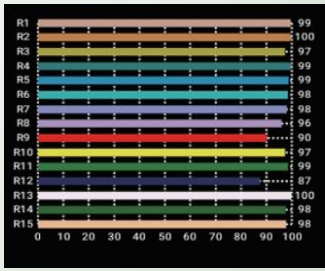

- LED COB Based Source 3200K/5600K
- Colour Rendering Index 95+
- Tel. Lighting Consistency Index 95+
- R9 Value 90+
- 50,000 Burning Hours

Physical & Construction:

- Dimension 300 x 700 x 310mm
- Weight 6 Kgs/ 13.2 lbs
- DMX 5 Pin In and Out
- Power Loop In and Out
- Ingress Protection IP20
- Plastic Moulded Body
- Manually adjustable yoke Mount
- Black/White Powder coated finish
- LCD Easy View Display

Gobo

Gobo Holder

Stage Effect Illumination

200W LED PROFILE SPOT LIGHT – 3200K / 5600K

3200K

5600K

Features

Lamp Source

CC Temp.

Beam Angle

DMX Channels

Power

Control

Power/DMX

CRI Value

Photometry Readings

200W LED PROFILE LIGHT

1 FC = 10.8 Lux Output in Lux

| Distance in Mtrs | 3M | 6M | 8M | 10M | 12M |
|----------------------------|------|------|-----|-----|-----|
| Intensity in Lux 3200K (T) | 4017 | 1005 | 566 | 363 | 253 |
| Intensity in Lux 5600K (D) | 4338 | 1085 | 611 | 392 | 273 |