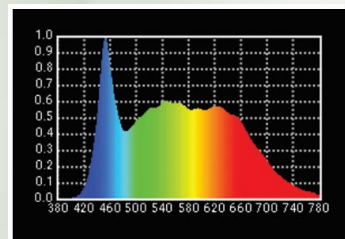

Product Model No. : LK F200 BC
Product Description : LED Fresnel Bi Color 200W

LED FRESNEL SPOT 200W

High Quality and high bright Dual CCT LED Fresnel Spot light 200W Lamp source having excellent purity parameters like CRI, TLCI & R9 Values makes it ideal to use it for Tv Studio Lighting, Auditorium Stage Lighting, Church Lighting, Film Lighting and other multipurpose applications. Light is made with German Fresnel lens with accurate zoom in beam angle.

Lamp Source:

- LED COB Based Source
- CCT 3200K & 5600K 200W Chip on Board
- Colour Rendering Index 95+
- Tel. Lighting Consistency Index 95+
- R9 Value 90+
- 50,000 Hours Burning life

Physical & Construction:

Gel frame

Scrim

Barndoor

Tv Studio Lighting

200W LED FRESNEL SPOT – Bi Color

3200K

5600K

Features