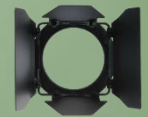

Product Model No. : LK F200 BC
Product Description : LED Fresnel Bi Color 200W

LED FRESNEL SPOT 200W

High Quality and high bright Dual CCT LED Fresnel Spot light 200W Lamp source having excellent purity parameters like CRI, TLCI & R9 Values makes it ideal to use it for Tv Studio Lighting, Auditorium Stage Lighting, Church Lighting, Film Lighting and other multipurpose applications. Light is made with German Fresnel lens with accurate zoom in beam angle.

Accessories: Barndoor, Gel frame, POS Yoke, Safety Chain, C Clamp

Technical Specifications:

Electrical & Power:

- Power Consumption 220W
- Input Voltage AC 100V ~ 240V, 50Hz

Optical Arrangement:

- Beam Angle Zoomable 10° ~ 40° / 10° ~ 60°
- DmX Zooming Option Available
- German Made Threaded Glass Fresnel Lens

Lamp Source:

- LED COB Based Source
- CCT 3200K & 5600K 200W Chip on Board
- Colour Rendering Index 95+
- Tel. Lighting Consistency Index 95+
- R9 Value 90+
- 50,000 Hours Burning life

Physical & Construction:

- Dimension 443 x 277 x 426mm
- Weight 8.4 Kgs/ 18.51 lbs
- DmX 5 Pin In and Out
- Power Loop In and Out
- Ingress Protection IP20
- Aluminium Body with Black Powder coated finish
- LCD Easy View Display

Control:

- DmX 512 Through 5 Pin XLR
- Manual Mode Operation
- 2 Channel DmX Control
- Master Slave Mode through keys / Pots

Others:

- Working Temperature +45° ~ -30°
- Copper Tube – Sensor Based Cooling system
- Light Compatible upto 10K FPS Shoots

Barndoor

Tv Studio Lighting