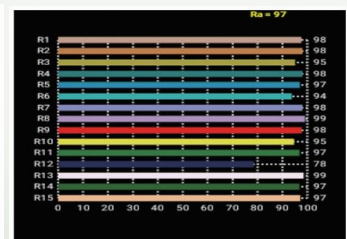

Product Model No. : LK F200 BC
Product Description : LED Fresnel Bi Color 200W

LED FRESNEL SPOT 200W

High Quality and high bright Dual CCT LED Fresnel Spot light 200W Lamp source having excellent purity parameters like CRI, TLCI & R9 Values makes it ideal to use it for Tv Studio Lighting, Auditorium Stage Lighting, Church Lighting, Film Lighting and other multipurpose applications. Light is made with German Fresnel lens with accurate zoom in beam angle.

Gel frame

Scrim

Barndoor

Tv Studio Lighting

200W LED FRESNEL SPOT – Bi Color

3200K

5600K

Features