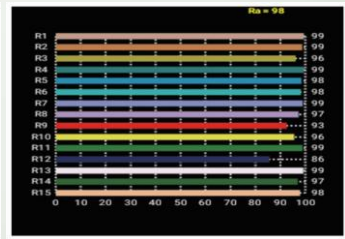

200W LED FRESNEL SPOT – Bi Color

3200K

Features

Lamp Source LED COB 200W	CC Temp. 3200 ~ 5600K	Beam Angle 10° ~ 40°	DMX Channels 2 CH
Power 220W	Control DMX 512	Power / DMX In Out	CRI Value 95+

Photometry Readings

1. **Available Models:**
2. LK F200 T (Tungsten)
   - LK F200 D (Daylight)
   - LK F200 RGBW (RGBW)

Fixture Images