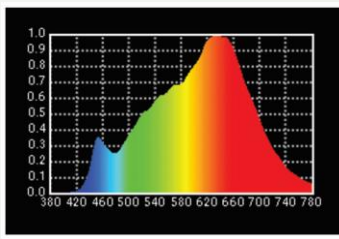

Product Model No. : LK F200 BC
Product Description : LED Fresnel Bi Color 200W

LED FRESNEL SPOT 200W

High Quality and high bright Dual CCT LED Fresnel Spot light 200W Lamp source having excellent purity parameters like CRI, TLCI & R9 Values makes it ideal to use it for Tv Studio Lighting, Auditorium Stage Lighting, Church Lighting, Film Lighting and other multipurpose applications. Light is made with German Fresnel lens with accurate zoom in beam angle.

Lamp Source:

- LED COB Based Source
- CCT 3200K & 5600K 200W Chip on Board
- Colour Rendering Index 95+
- Tel. Lighting Consistency Index 95+
- R9 Value 90+
- 50,000 Hours Burning life

Physical & Construction:

Gel frame

Scrim

Barndoor

Tv Studio Lighting

200W LED FRESNEL SPOT – Bi Color

3200K

5600K

Features