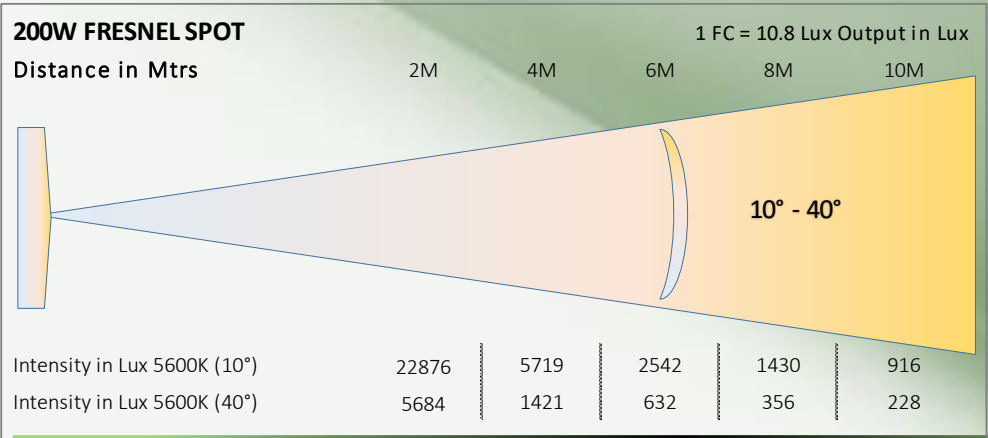

Photometry Readings