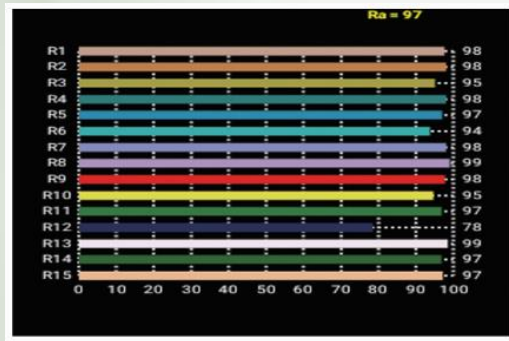

200W LED FRESNEL SPOT – 5600K