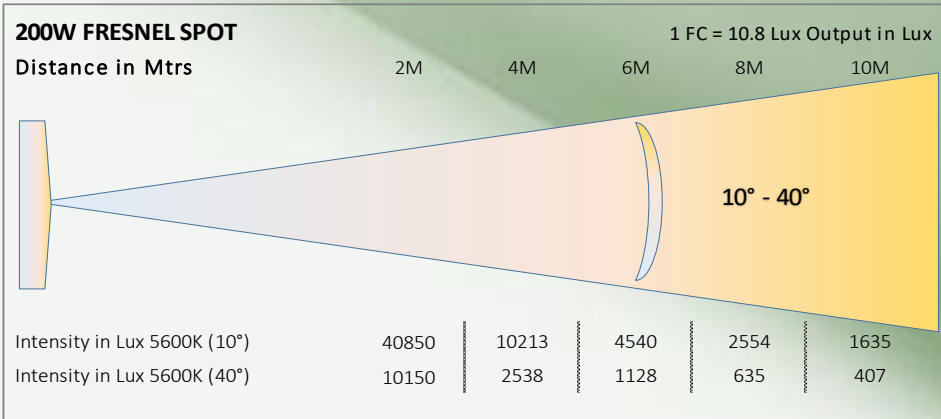

Photometry Readings