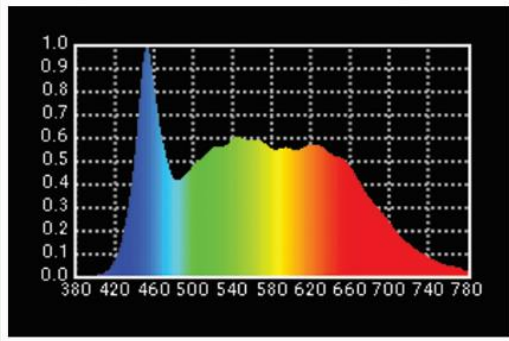

200W LED FRESNEL SPOT – 5600K