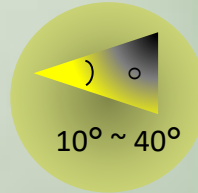

### Features

Lamp Source

CC Temp.

Beam Angle

DMX Channels

Power

Control

Power / DMX