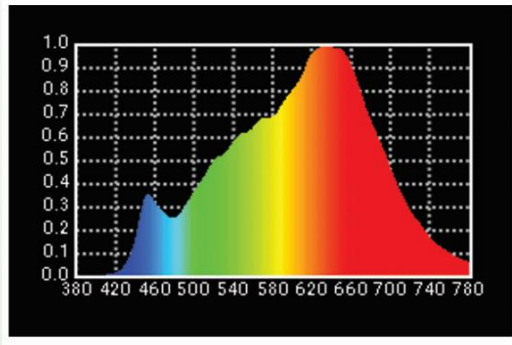

200W LED FRESNEL SPOT – 3200K