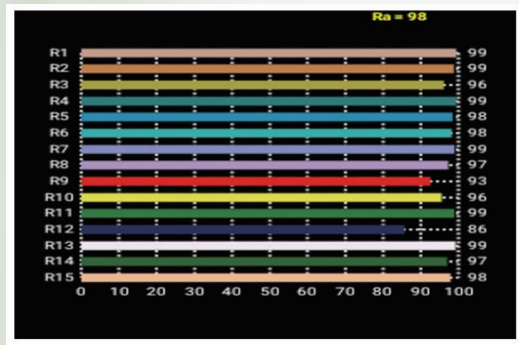

200W LED FRESNEL SPOT – 3200K