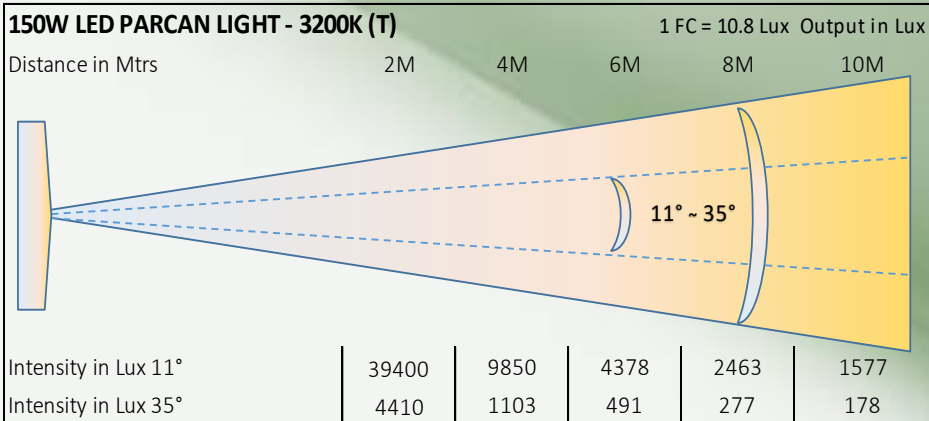

Photometry Readings