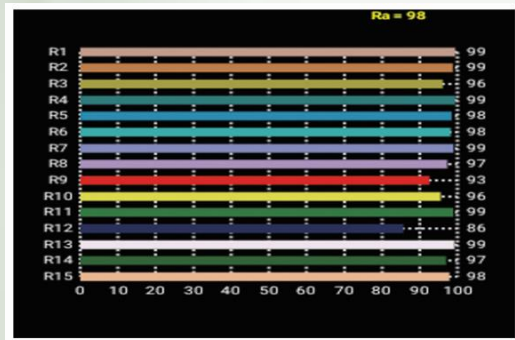

150W LED ZOOMABLE PARCAN – 3200K