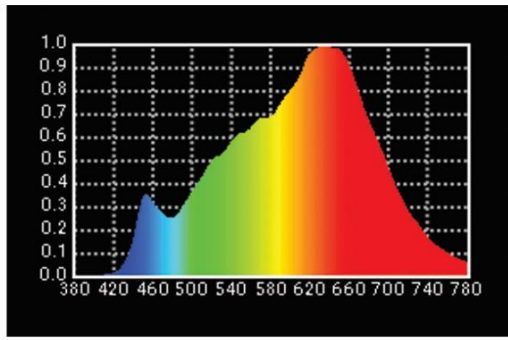

150W LED ZOOMABLE PARCAN – 3200K