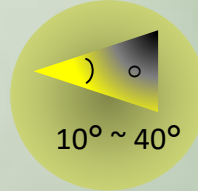

Gel frame

Scrim

Barndoor

Tv Studio Lighting

100W LED FRESNEL SPOT – 3200K

Features

Lamp Source

CC Temp.

Beam Angle

DMX Channels

Power

Control

Power /DMX

CRI Value

Photometry Readings

Other Models: