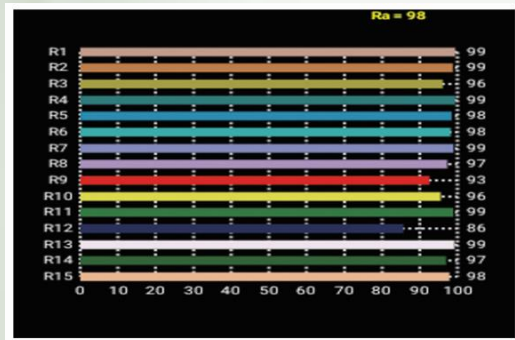

100W LED FRESNEL SPOT – 3200K