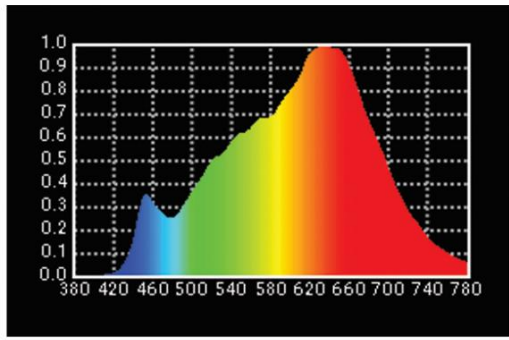

100W LED FRESNEL SPOT – 3200K