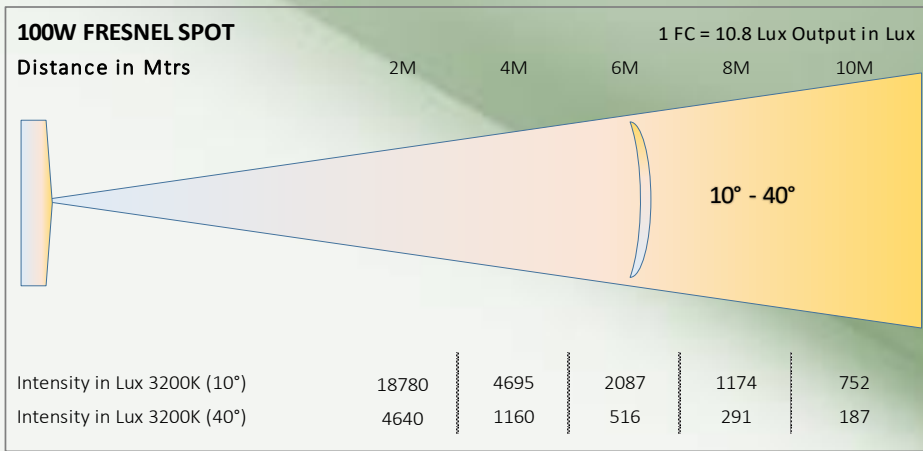

Beam Angle

DMX Channels

Power

Control

Power /DMX

CRI Value

Photometry Readings

Other Models: